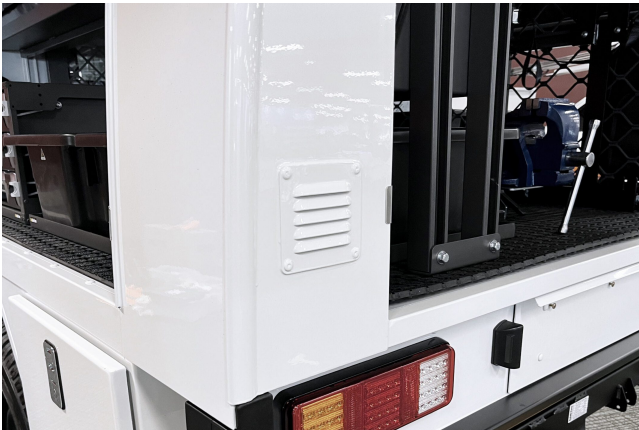

LOUVRE VENT

Slim-lined, surface-mounted vent for side applications.

Features & Benefits:

- Externally mounted vent that suits all Hidrive service bodies
- Improves air circulation inside service body
- Standard feature on underbody boxes

Details:

✓ Compatibility	Ute, Trailer, Truck
✓ Warranty	12 Months

[VIEW ONLINE](#)