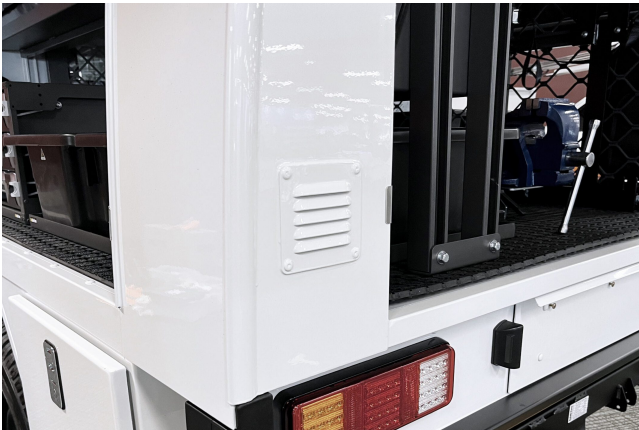

hidrive
MAKE CERTAIN

SERVICE BODY ACCESSORIES

Accessories to fit out your service body to get the job done right.

MADE
HERE, FOR
CERTAIN

LOUVRE VENT

Slim-lined, surface-mounted vent for side applications.

Features & Benefits:

- Externally mounted vent that suits all Hidrive service bodies
- Improves air circulation inside service body
- Standard feature on underbody boxes

Details:

- | | |
|-----------------|---------------------|
| ✓ Compatibility | Ute, Trailer, Truck |
| ✓ Warranty | 12 Months |