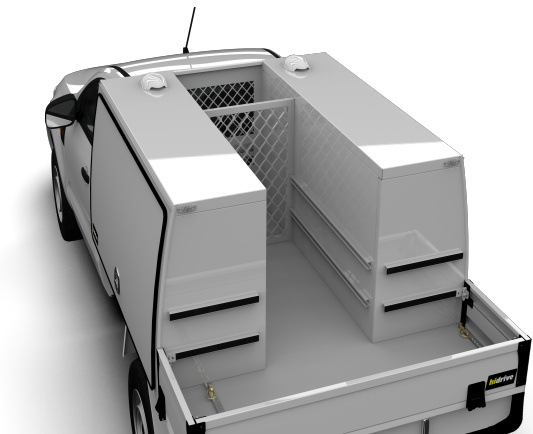

hidrive
MAKE CERTAIN

SERVICE BODY ACCESSORIES

Accessories to fit out your service body to get the job done right.

MADE
HERE, FOR
CERTAIN

REMOVABLE TOOL CANOPY AISLE DIVIDER

Removable alloy mesh divider panel in centre aisle to assist with separating and securing the load.

Features & Benefits:

- Enables secure storage of tools and equipment in centre aisle
- Can be moved to suit size of load
- Constructed of powder coated steel
- Suits utes

Details:

- | | |
|-----------------|---------------------|
| ✔ Compatibility | Ute, Trailer, Truck |
| ✔ Warranty | 12 Months |