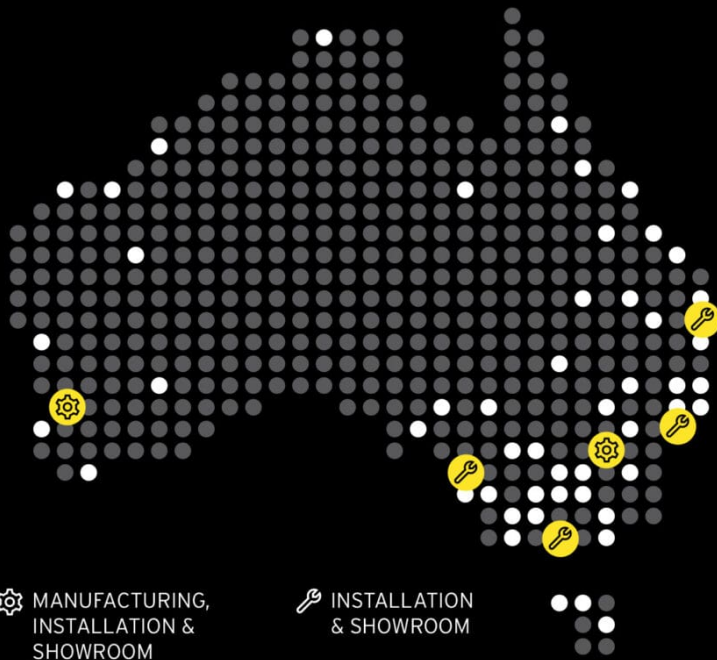

[VIEW ONLINE](#)

Chat with one of our helpful Mobile Workspace Specialists.

→ 1300 350 625

→ team.aus@hidrive.com.au

→ hidrive.com.au

MANUFACTURING, INSTALLATION & SHOWROOM

INSTALLATION & SHOWROOM

Hidrive is the only manufacturer of service bodies for utes, trailers and trucks with a company-owned national installation network.