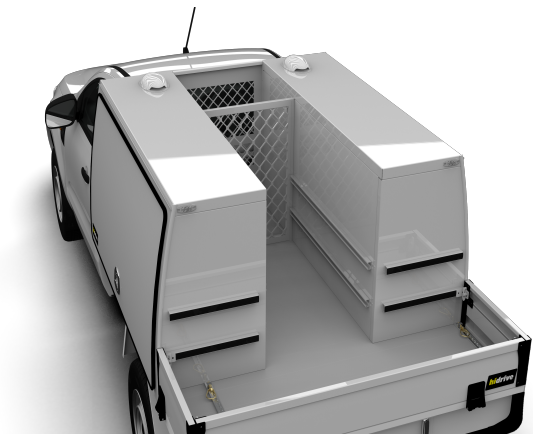

# ***SERVICE BODY ACCESSORIES***

Accessories to fit out your service body to get the job done right.

MADE  
HERE, FOR  
**CERTAIN**

## **REMOVABLE TOOL CANOPY AISLE DIVIDER**

Removable alloy mesh divider panel in centre aisle to assist with separating and securing the load.

### **Features & Benefits:**

- Enables secure storage of tools and equipment in centre aisle
- Can be moved to suit size of load
- Constructed of powder coated steel
- Suits utes