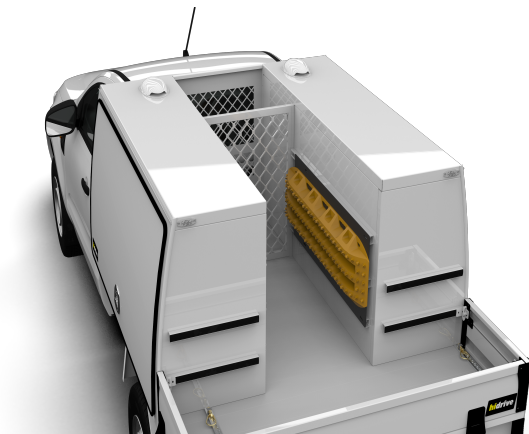

**hidrive**  
MAKE CERTAIN

# ***SERVICE BODY ACCESSORIES***

Accessories to fit out your service body to get the job done right.

MADE  
HERE, FOR  
**CERTAIN**

## **MAXTRAX HOLDER, STRUT MOUNTED**

Sturdy mount for your Maxtrax vehicle recovery boards, fitted to service body.  
*Note. Hidrive does not supply Maxtrax vehicle recovery boards.*

### **Features & Benefits:**

- Uses pins to securely hold your Maxtrax boards in place ensuring they don't slide out during transit
- Enables quick and easy access to your Maxtrax boards when required
- No need to waste time looking for your Maxtrax boards when your vehicle is bogged or requires retrieval from water and other hazardous situations