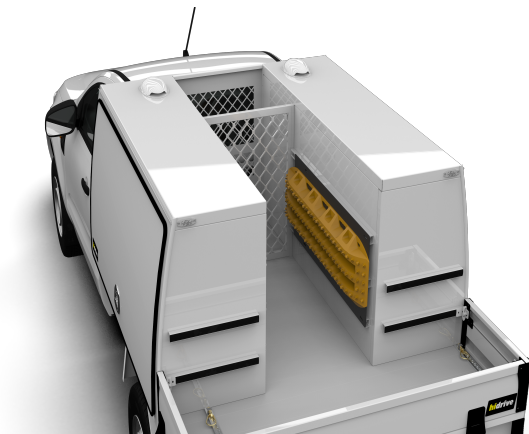

hidrive
MAKE CERTAIN

SERVICE BODY ACCESSORIES

Accessories to fit out your service body to get the job done right.

MADE
HERE, FOR
CERTAIN

MAXTRAX HOLDER, STRUT MOUNTED

Sturdy mount for your Maxtrax vehicle recovery boards, fitted to service body.
Note. Hidrive does not supply Maxtrax vehicle recovery boards.

Features & Benefits:

- Uses pins to securely hold your Maxtrax boards in place ensuring they don't slide out during transit
- Enables quick and easy access to your Maxtrax boards when required
- No need to waste time looking for your Maxtrax boards when your vehicle is bogged or requires retrieval from water and other hazardous situations