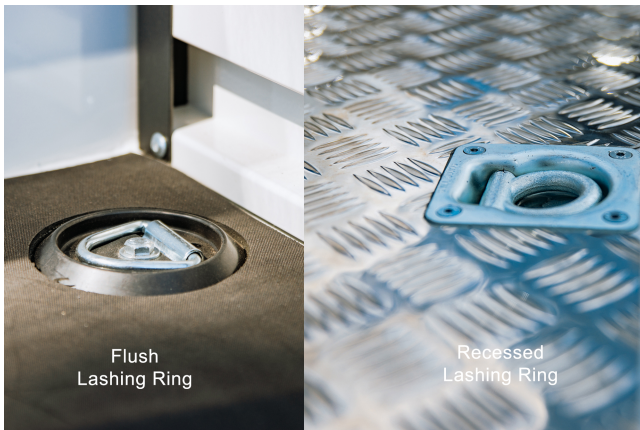

hidrive
MAKE CERTAIN

SERVICE BODY ACCESSORIES

Accessories to fit out your service body to get the job done right.

MADE
HERE, FOR
CERTAIN

TRAY MOUNTED RESTRAINT POINTS

Can be fitted to rear tray sections to secure load.

Note: Rated Tray Lashing also available on request.

Options:

- Flush lashing ring with black deck
- Heavy duty recessed lashing ring

Features & Benefits:

- Restraint anchored to floor, primarily on external part of service body
- Suits very heavy items
- Prevents movement during transit