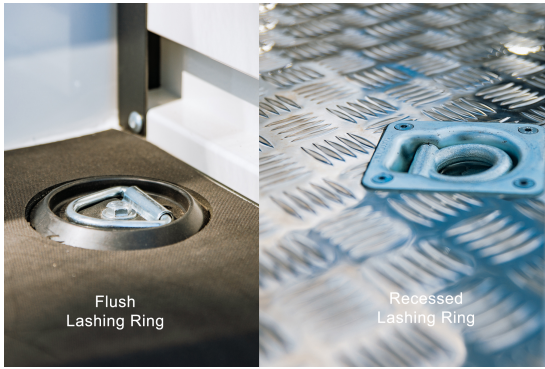

TRAY MOUNTED RESTRAINT POINTS Flush lashing ring with black deck