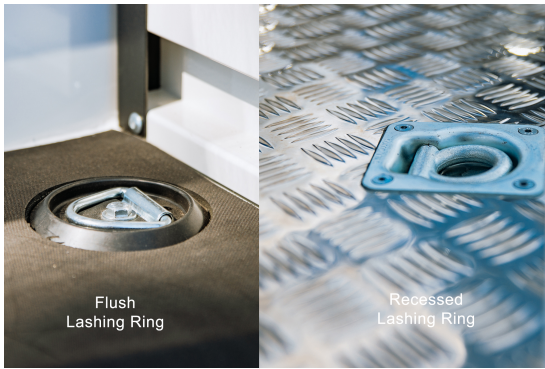

TRAY MOUNTED RESTRAINT POINTS Heavy duty recessed lashing ring