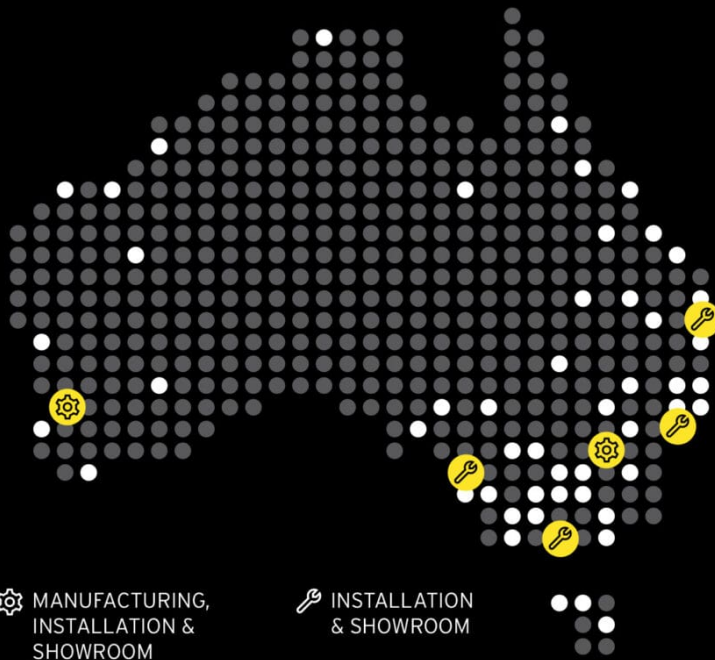

[VIEW ONLINE](#)

Chat with one of our helpful Mobile Workspace Specialists.

→ 1300 350 625

→ team.aus@hidrive.com.au

→ hidrive.com.au

MANUFACTURING, INSTALLATION & SHOWROOM

INSTALLATION & SHOWROOM

Hidrive is the only manufacturer of service bodies for utes, trailers and trucks with a company-owned national installation network.