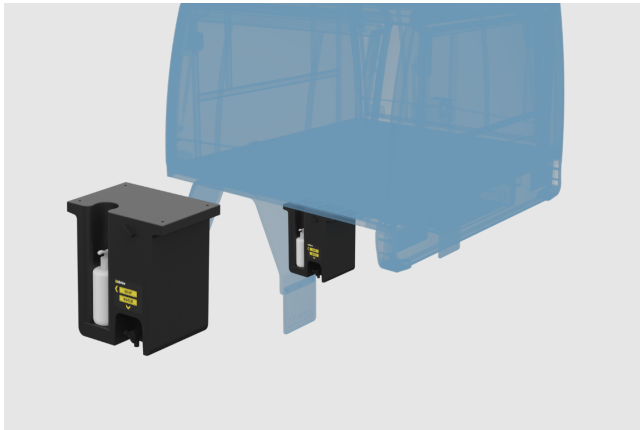

hidrive
MAKE CERTAIN

SERVICE BODY ACCESSORIES

Accessories to fit out your service body to get the job done right.

MADE
HERE, FOR
CERTAIN

HAND WASH TANK WITH SOAP DISPENSER, 15L

Convenient 15 litre hand wash tank with soap dispenser. Clean up after dirty jobs and keep your gear before stowing back inside the service body.

Features & Benefits:

- 15 litre water capacity plus a convenient soap dispenser
- Tapered shape designed to fit seamlessly beside the mudguard on a Hidrive service body
- Easily accessible fill point located on front side of tank with screw cap
- Rugged design moulded from linear low-density polyethylene to ensure long-term durability and resistance to wear and tear
- Efficient placement under the body enables quick access when needed without needing to access the service body