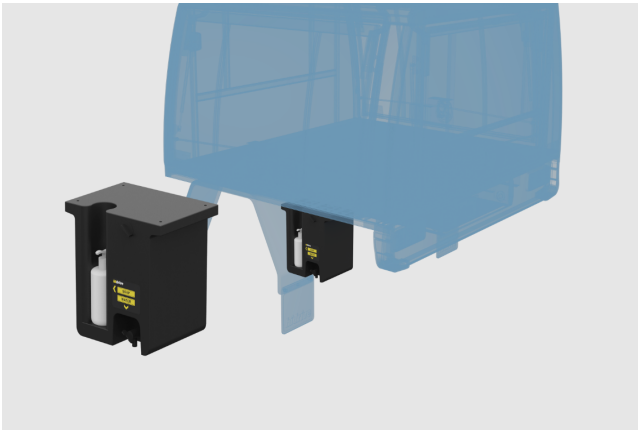

# ***SERVICE BODY ACCESSORIES***

Accessories to fit out your service body to get the job done right.

MADE  
HERE, FOR  
**CERTAIN**

## **HAND WASH TANK WITH SOAP DISPENSER, 15L**

Convenient 15 litre hand wash tank with soap dispenser. Clean up after dirty jobs and keep your gear before stowing back inside the service body.

### **Features & Benefits:**

- 15 litre water capacity plus a convenient soap dispenser
- Tapered shape designed to fit seamlessly beside the mudguard on a Hidrive service body
- Easily accessible fill point located on front side of tank with screw cap
- Rugged design moulded from linear low-density polyethylene to ensure long-term durability and resistance to wear and tear
- Efficient placement under the body enables quick access when needed without needing to access the service body