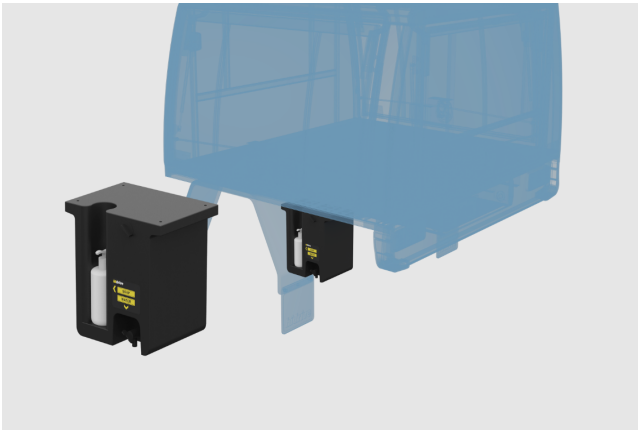

## **HAND WASH TANK WITH SOAP DISPENSER, 15L**

Convenient 15 litre hand wash tank with soap dispenser. Clean up after dirty jobs and keep your gear before stowing back inside the service body.

### **Features & Benefits:**

- 15 litre water capacity plus a convenient soap dispenser
- Tapered shape designed to fit seamlessly beside the mudguard on a Hidrive service body
- Easily accessible fill point located on front side of tank with screw cap
- Rugged design moulded from linear low-density polyethylene to ensure long-term durability and resistance to wear and tear
- Efficient placement under the body enables quick access when needed without needing to access the service body