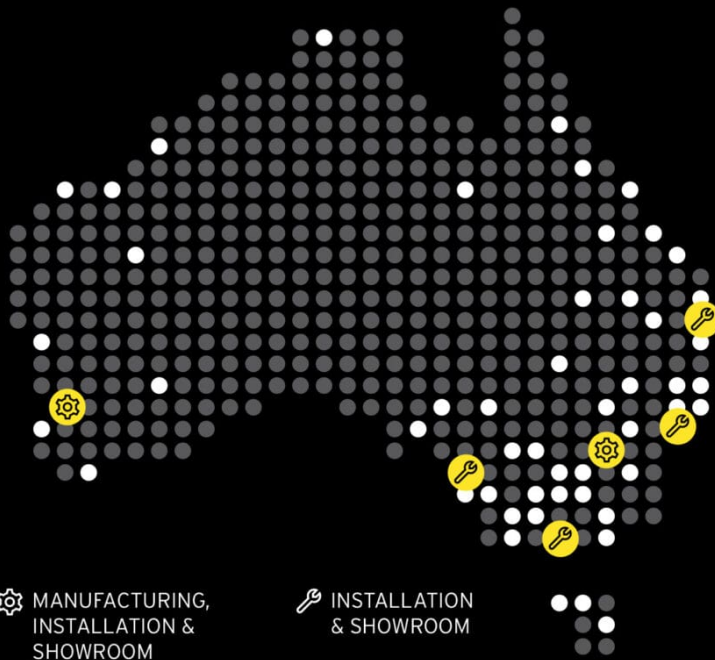

MANUFACTURING, INSTALLATION & SHOWROOM

INSTALLATION & SHOWROOM

Hidrive is the only manufacturer of service bodies for utes, trailers and trucks with a company-owned national installation network.

Eastern Manufacturing, Installation & Showroom
17 O'Sullivan Pl, Goulburn NSW 2580