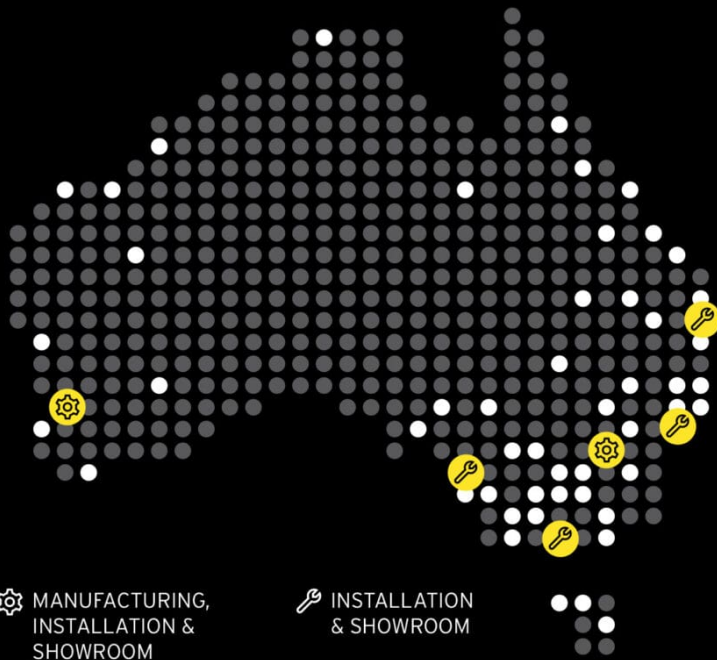

→ 1300 350 625

→ team.aus@hidrive.com.au

→ hidrive.com.au

MANUFACTURING, INSTALLATION & SHOWROOM

INSTALLATION & SHOWROOM

Hidrive is the only manufacturer of service bodies for utes, trailers and trucks with a company-owned national installation network.