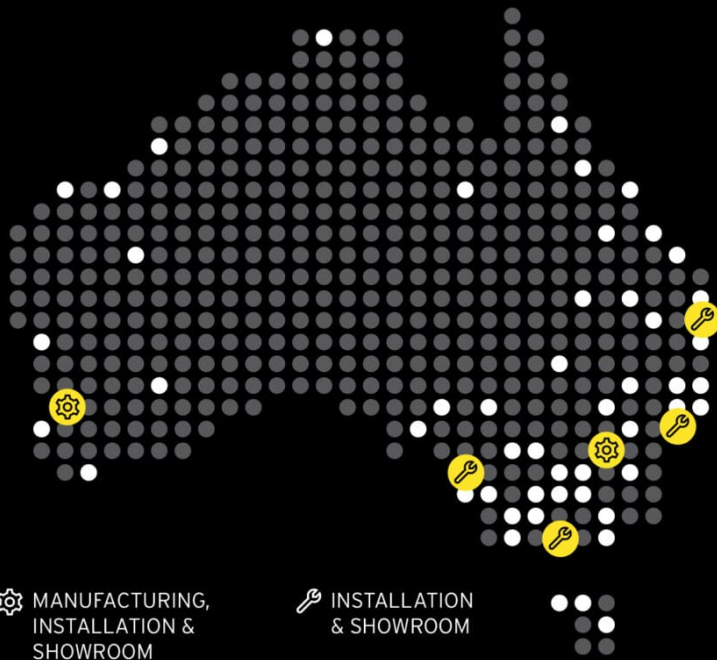

→ hidrive.com.au

MANUFACTURING, INSTALLATION & SHOWROOM

INSTALLATION & SHOWROOM

Hidrive is the only manufacturer of service bodies for utes, trailers and trucks with a company-owned national installation network.