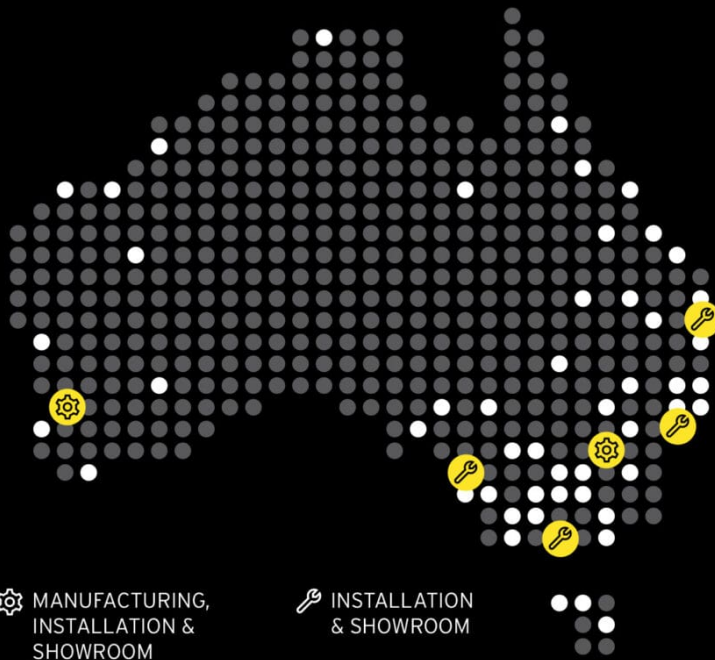

**VIEW ONLINE**

Chat with one of our helpful Mobile Workspace Specialists.

→ 1300 350 625

→ team.aus@hidrive.com.au

→ hidrive.com.au

MANUFACTURING, INSTALLATION & SHOWROOM

INSTALLATION & SHOWROOM

Hidrive is the only manufacturer of service bodies for utes, trailers and trucks with a company-owned national installation network.