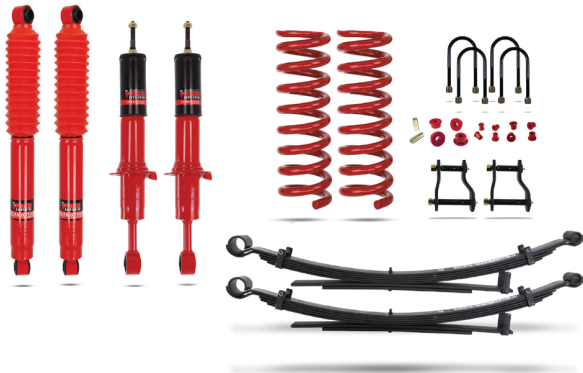

**hidrive**  
MAKE CERTAIN

# ***SERVICE BODY ACCESSORIES***

Accessories to fit out your service body to get the job done right.

MADE  
HERE, FOR  
**CERTAIN**

## GVM UPGRADES

Increases your vehicle's legal Gross Vehicle Mass (GVM). Includes federal second stage compliance. Options of Pedders Suspension or ARB Old Man Emu.