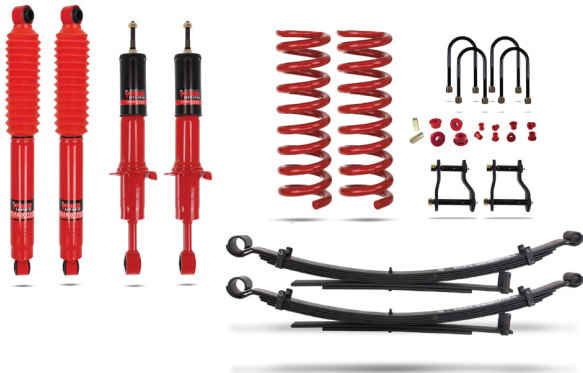

hidrive
MAKE CERTAIN

SERVICE BODY ACCESSORIES

Accessories to fit out your service body to get the job done right.

MADE
HERE, FOR
CERTAIN

GVM UPGRADES

Increases your vehicle's legal Gross Vehicle Mass (GVM). Includes federal second stage compliance. Options of Pedders Suspension or ARB Old Man Emu.

Features & Benefits:

- Increases vehicle payload enabling vehicles to carry heavier loads
- Improved handling and stability, braking performance and towing capabilities
- Reduces risk of vehicle breakdowns
- Ensure your fleet complies with weight regulations