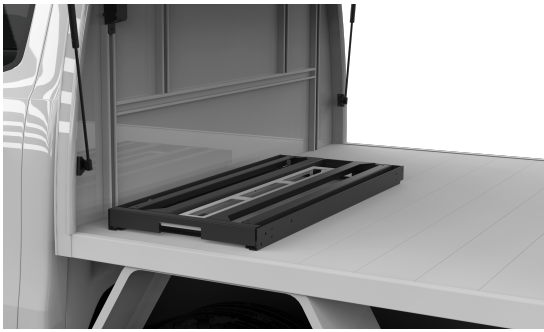

ONE-CLICK MEDIUM DUTY SLIDES W460 x L810mm