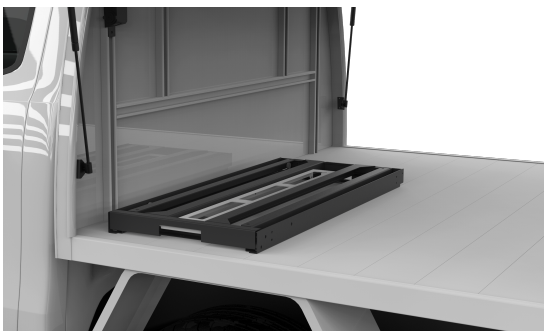

ONE-CLICK MEDIUM DUTY SLIDES W690 x L520mm