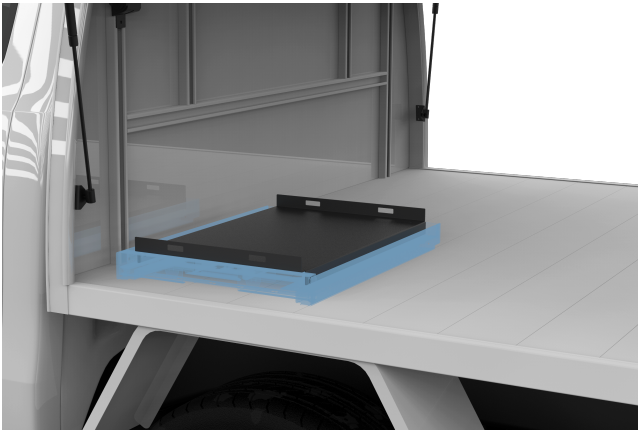

# ***SERVICE BODY ACCESSORIES***

Accessories to fit out your service body to get the job done right.

MADE  
HERE, FOR  
**CERTAIN**

## **FRIDGE RESTRAINT KITS**

Keeps your Engel fridge, freezer or fridge/freezer combo securely attached to your fridge slide and prevents movement during transit.

Kit includes a metal plate fitted to the fridge slide and two camlock restraint straps secured to tie-down loops at either end of the fridge restraint tray. Securely fastens your fridge to the slide via fridge handles.

### **Features & Benefits:**

- Compatible with Hidrive One-Click medium duty slides and Engel fridges and freezers
- Available in various sizes to suit Engel fridge or freezer and fridge/freezer combo models
- Tough aluminium construction and powder coated finish ensure long-term durability
- Protects backs and fingers by keeping your fridge stable and easy to access - no lifting required
- Helps prolong the lifespan and appearance of your fridge by preventing movement during transit and reducing knocks and scratches