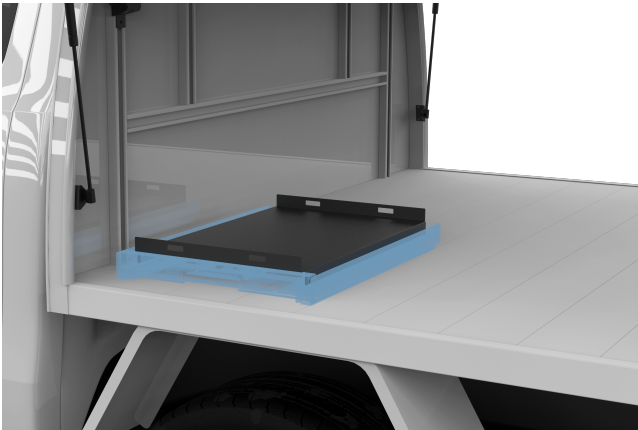

hidrive
MAKE CERTAIN

SERVICE BODY ACCESSORIES

Accessories to fit out your service body to get the job done right.

MADE
HERE, FOR
CERTAIN

FRIDGE RESTRAINT KITS

Keeps your Engel fridge, freezer or fridge/freezer combo securely attached to your fridge slide and prevents movement during transit.

Kit includes a metal plate fitted to the fridge slide and two camlock restraint straps secured to tie-down loops at either end of the fridge restraint tray. Securely fastens your fridge to the slide via fridge handles.

Suits all variants of Hidrive One-Click medium duty slides.

Restraint kit sizing suits Engel fridge and freezer models and the Engel fridge/freezer combo.

Features & Benefits:

- Compatible with Hidrive One-Click medium duty slides and Engel fridges and freezers
- Available in various sizes to suit Engel fridge or freezer and fridge/freezer combo models
- Tough aluminium construction and powder coated finish ensure long-term durability
- Protects backs and fingers by keeping your fridge stable and easy to access - no lifting required
- Helps prolong the lifespan and appearance of your fridge by preventing movement during transit and reducing knocks and scratches