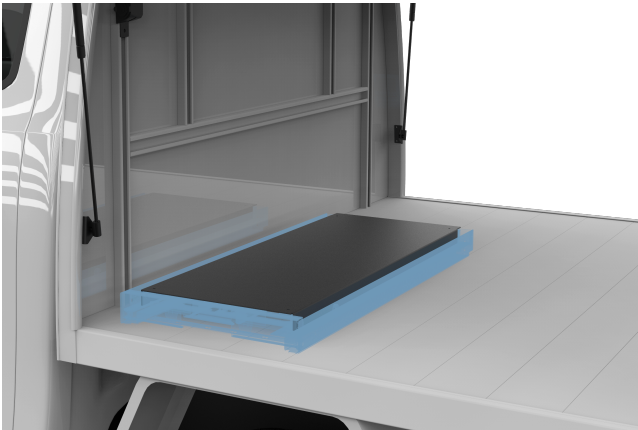

WORK BENCH TOP

To suit all variants of One-Click medium duty slides. Each One-Click medium duty slide has a compatible work bench top option, creating a uniform and organised mobile workspace.

Features & Benefits:

- Work Bench Top inserts have a flush profile meaning they do not increase the height of the slide, this make them a great addition to any fit-out
- Compatible with all One-Click Vehicle Drawer options, a One-Click Medium Duty Slide/Work Bench Top Combo can be installed under a vehicle drawer creating a great storage and workspace area
- Rigid aluminium construction and powder-coated finish to ensure long-term durability

Details:

✔ Compatibility	Ute, Trailer, Truck
✔ Warranty	12 Months

[VIEW ONLINE](#)