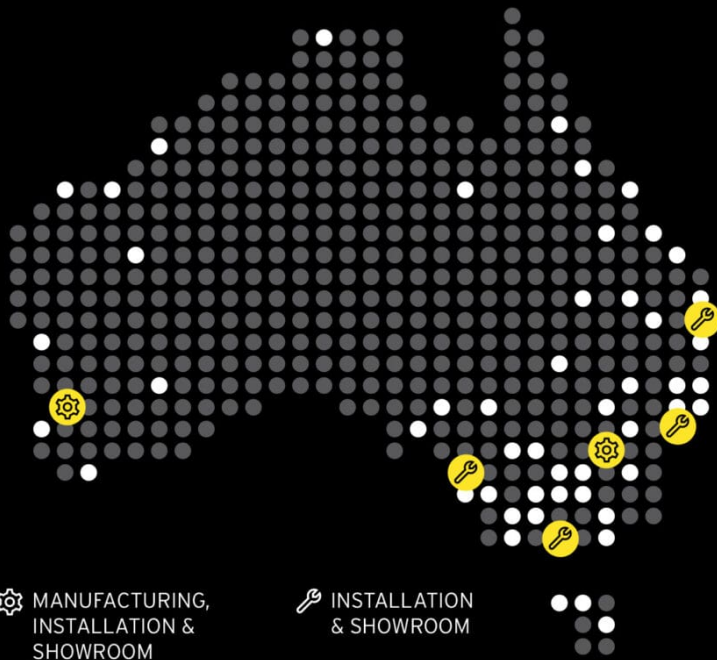

Chat with one of our helpful Mobile Workspace Specialists.

→ 1300 350 625

→ team.aus@hidrive.com.au

→ hidrive.com.au

MANUFACTURING, INSTALLATION & SHOWROOM

INSTALLATION & SHOWROOM

Hidrive is the only manufacturer of service bodies for utes, trailers and trucks with a company-owned national installation network.