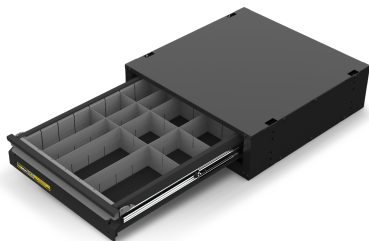

**ONE-CLICK VEHICLE DRAWER
DIVIDERS 920 x 475 x 130mm Drawers**