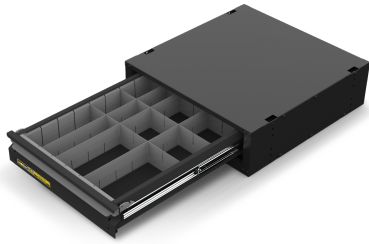

**ONE-CLICK VEHICLE DRAWER
DIVIDERS 690 x 475 x 85mm Drawers**