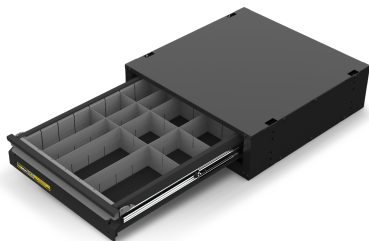

**ONE-CLICK VEHICLE DRAWER  
DIVIDERS 460 x 475 x 85mm Drawers**

---

**ONE-CLICK VEHICLE DRAWER  
DIVIDERS 690 x 475 x 85mm Drawers**

---

**ONE-CLICK VEHICLE DRAWER  
DIVIDERS 920 x 475 x 85mm Drawers**

---