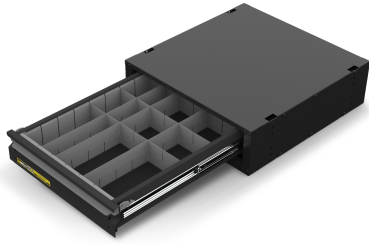

**ONE-CLICK VEHICLE DRAWER
DIVIDERS 460 x 475 x 85mm Drawers**