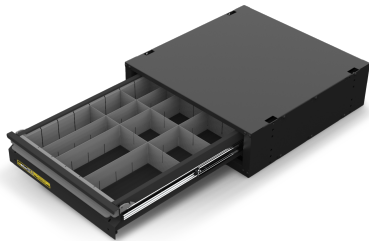

**ONE-CLICK VEHICLE DRAWER
DIVIDERS 920 x 475 x 85mm Drawers**