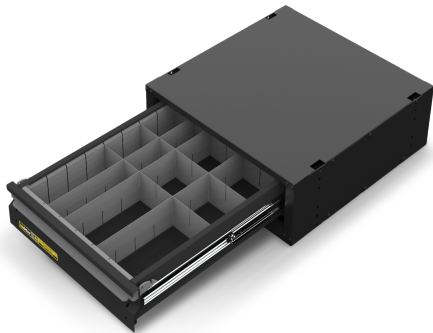

hidrive
MAKE CERTAIN

SERVICE BODY ACCESSORIES

Accessories to fit out your service body to get the job done right.

MADE
HERE, FOR
CERTAIN

ONE-CLICK VEHICLE DRAWER DIVIDERS

Steel drawer insert with multiple adjustable or removable divider positions.

Options:

- 460 x 475 x 85mm Drawers
- 690 x 475 x 85mm Drawers
- 920 x 475 x 85mm Drawers
- 920 x 475 x 130mm Drawers
- 460 x 810 x 85mm Drawers
- 460 x 810 x 130mm Drawers

Features & Benefits:

- Durable drawer divider set for tool organisation
- Adjustable to suit your needs