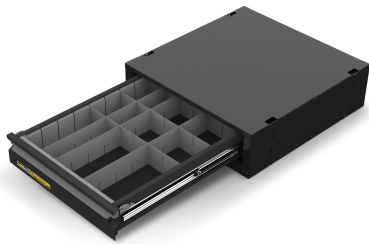

**ONE-CLICK VEHICLE DRAWER
DIVIDERS 690 x 475 x 85mm Drawers**

**ONE-CLICK VEHICLE DRAWER
DIVIDERS 920 x 475 x 85mm Drawers**

**ONE-CLICK VEHICLE DRAWER
DIVIDERS 920 x 475 x 130mm Drawers**

**ONE-CLICK VEHICLE DRAWER
DIVIDERS 460 x 810 x 85mm Drawers**