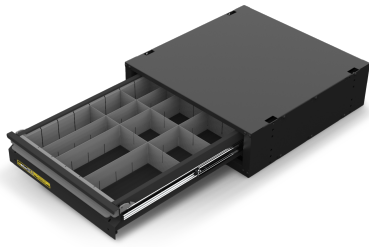

Options:

- 460 x 475 x 85mm Drawers
- 690 x 475 x 85mm Drawers
- 920 x 475 x 85mm Drawers
- 920 x 475 x 130mm Drawers
- 460 x 810 x 85mm Drawers
- 460 x 810 x 130mm Drawers

Features & Benefits:

- Durable drawer divider set for tool organisation
- Adjustable to suit your needs

**ONE-CLICK VEHICLE DRAWER
DIVIDERS 690 x 475 x 85mm Drawers**

**ONE-CLICK VEHICLE DRAWER
DIVIDERS 920 x 475 x 85mm Drawers**

**ONE-CLICK VEHICLE DRAWER
DIVIDERS 920 x 475 x 130mm Drawers**

**ONE-CLICK VEHICLE DRAWER
DIVIDERS 460 x 810 x 85mm Drawers**