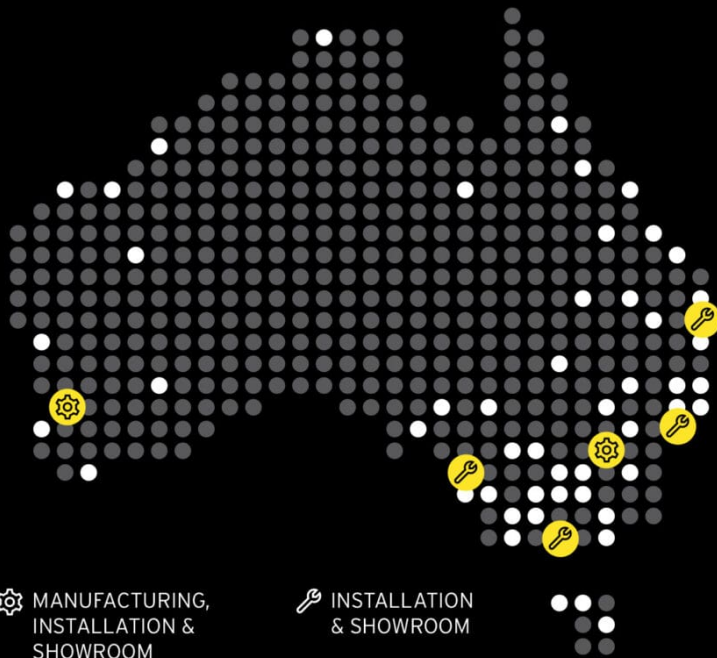

Chat with one of our helpful Mobile Workspace Specialists.

→ 1300 350 625

→ team.aus@hidrive.com.au

→ hidrive.com.au

MANUFACTURING, INSTALLATION & SHOWROOM

INSTALLATION & SHOWROOM

Hidrive is the only manufacturer of service bodies for utes, trailers and trucks with a company-owned national installation network.