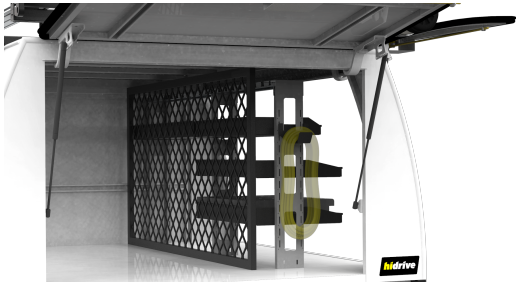

**ONE-CLICK ACCESSORY HOOK VERTICAL
FIXING L100mm**