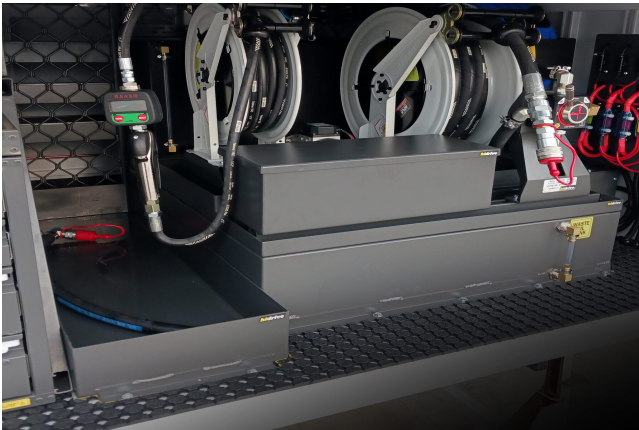

hidrive
MAKE CERTAIN

SERVICE BODY ACCESSORIES

Accessories to fit out your service body to get the job done right.

MADE
HERE, FOR
CERTAIN

CUSTOM BUNDS

Made to suit. Contains liquids for easy clean up and a compliant, professional mobile workspace.

Features & Benefits:

- Designed to capture leaking fluids such as oils and fuels to prevent contamination of service body and surrounding environment
- Prevents spillage during transit
- Sturdy construction