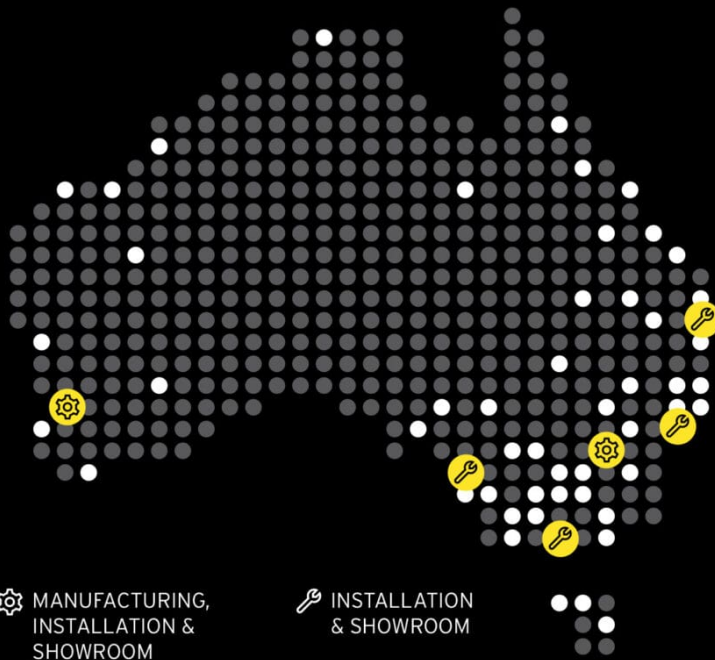

→ **1300 350 625**

→ team.aus@hidrive.com.au

→ hidrive.com.au

Hidrive is the only manufacturer of service bodies for utes, trailers and trucks with a company-owned national installation network.

Eastern Manufacturing, Installation & Showroom
17 O'Sullivan Pl, Goulburn NSW 2580