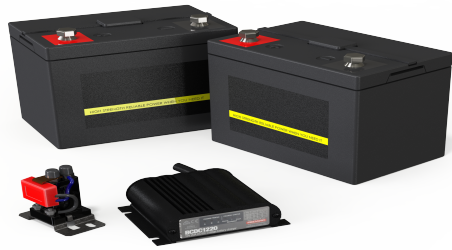

hidrive
MAKE CERTAIN

SERVICE BODY ACCESSORIES

Accessories to fit out your service body to get the job done right.

MADE
HERE, FOR
CERTAIN

WET CELL DUAL BATTERY DC/SOLAR CHARGER 12V

Fitted under bonnet.
Landcruiser and Hilux only.

Options:

- 105Ah/25A

Features & Benefits:

- High strength reliable power when you need it
- Power supply for Landcruiser and Hilux models only

Details:

✔ Compatibility	Ute, Trailer
✔ Warranty	12 Month manufacturers warranty