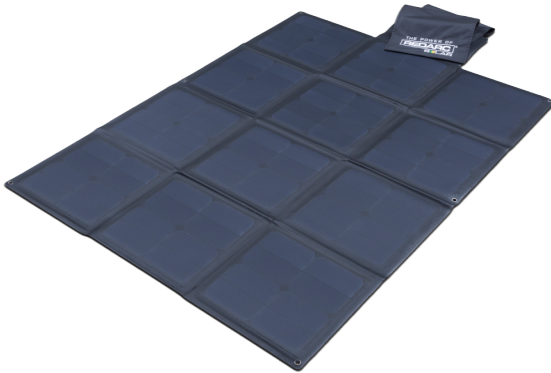

hidrive
MAKE CERTAIN

SERVICE BODY ACCESSORIES

Accessories to fit out your service body to get the job done right.

MADE
HERE, FOR
CERTAIN

SOLAR BLANKET

A lightweight, compact solution that compliments your vehicle's existing solar charging system. An efficient, hard-wearing alternative to glass solar panels.

Requires a solar-compatible dual battery (available separately).

Options:

- 150W

Features & Benefits:

- Ultimate portable solar power solution, extremely compact, flexible design, allows convenient setup on vehicle bonnet or similar
- Can be folded up for convenient storage when not in use
- Quick set-up and no permanent fixtures required on the vehicle — all you need is a solar compatible dual battery charger
- Hidrive offer a range of solar power solutions with a selection of service body compatible, fixed and portable panels
- Suits utes, trailers and trucks