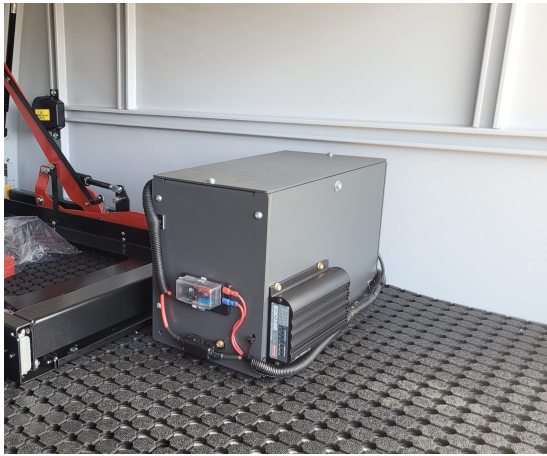

BATTERY BOXES L475 x W475 x H315mm

**BA
TTE
RY
BO
XE
S L
810
x W
240
x H
315
mm**

**BA
TTE
RY
BO
XE
S L
380
x W
194
x H
263
mm**