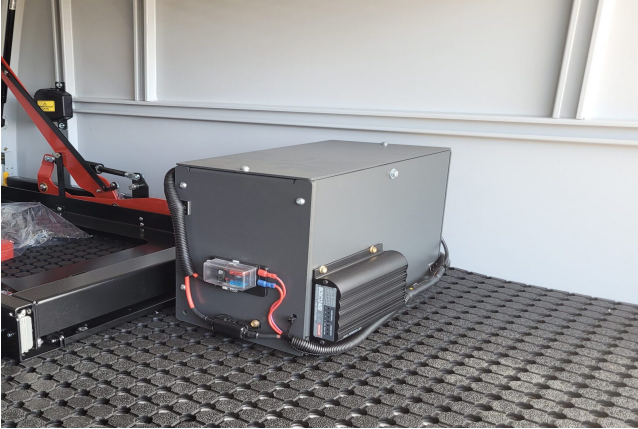

hidrive
MAKE CERTAIN

SERVICE BODY ACCESSORIES

Accessories to fit out your service body to get the job done right.

MADE
HERE, FOR
CERTAIN

BATTERY BOXES

Robust and secure storage of your batteries. Suitable for dual battery systems.

Options:

- L475 x W475 x H315mm
- L810 x W240 x H315mm
- L380 x W194 x H263mm

Features & Benefits:

- Protects batteries from items inside canopy
- Holds battery in place while vehicle is in motion
- Securely holds your charger and wiring setup