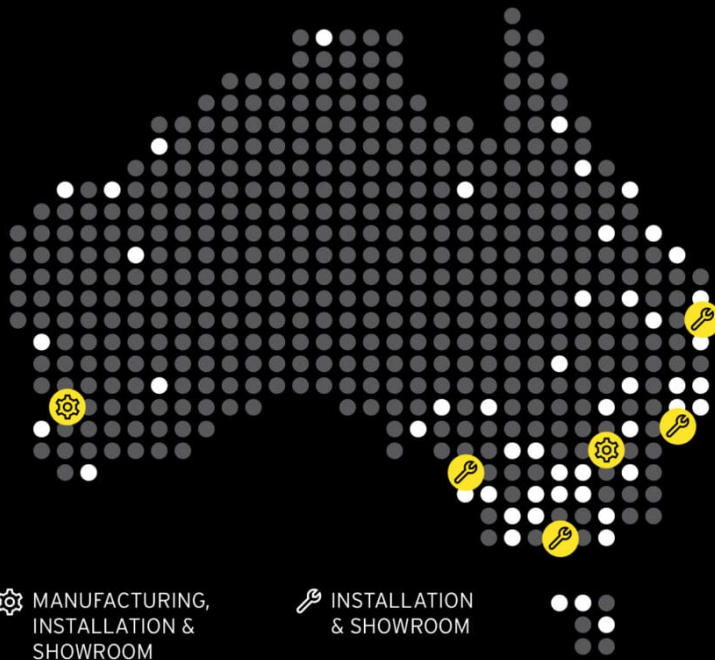

MANUFACTURING, INSTALLATION & SHOWROOM

INSTALLATION & SHOWROOM

Hidrive is the only manufacturer of service bodies for utes, trailers and trucks with a company-owned national installation network.