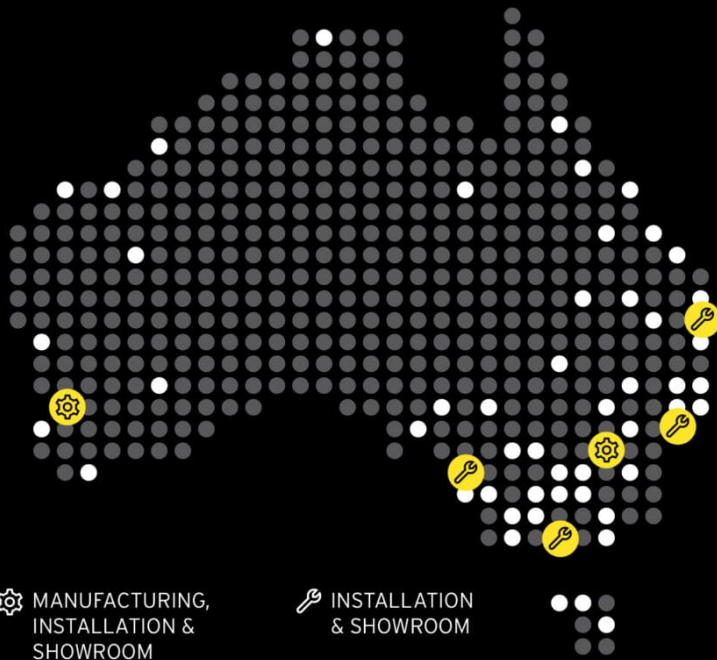

MANUFACTURING, INSTALLATION & SHOWROOM

INSTALLATION & SHOWROOM

Hidrive is the only manufacturer of service bodies for utes, trailers and trucks with a company-owned national installation network.

Eastern Manufacturing, Installation & Showroom
17 O'Sullivan Pl, Goulburn NSW 2580