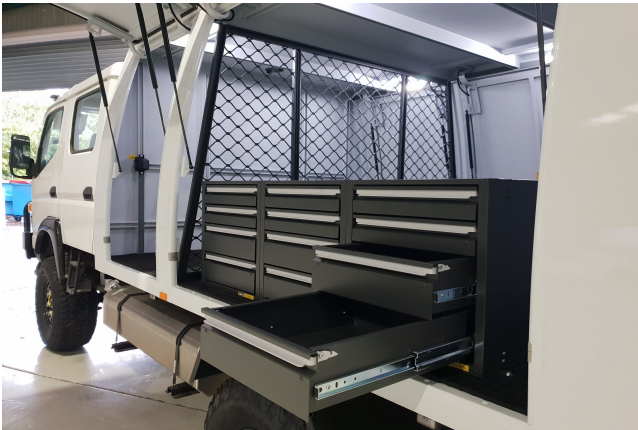

hidrive
MAKE CERTAIN

SERVICE BODY ACCESSORIES

Accessories to fit out your service body to get the job done right.

MADE
HERE, FOR
CERTAIN

ONE-CLICK VEHICLE DRAWER

Compatible with Hidrive One-Click shelving and parts cabinet options. The drawers feature our One-Click single hand operation latch, a 20kg safe workload and are powder coated to ensure long-term durability.

Options:

- Tier 1
- Tier 2
- Tier 4

Features & Benefits:

- Hidrive's market leading vehicle drawer
- One-Click single hand operation latch designed to maximise efficiency - lift the locking bar and pull to open drawer and simply push the drawer to close, slam latch will lock drawer in closed position
- Large internal drawer usable space with safe working load (SWL) load rating of 20kg evenly distributed per drawer
- Powder-coated finished to ensure long-term durability
- Configurable/uniform range of sizes allows for organised drawer combinations - side location holes for easy stacking
- Compatible with all Hidrive internal fit-out options including shelving kits allowing for configurable workspace
- Maximum drawer extension providing full unhindered access to internal drawer space and your equipment