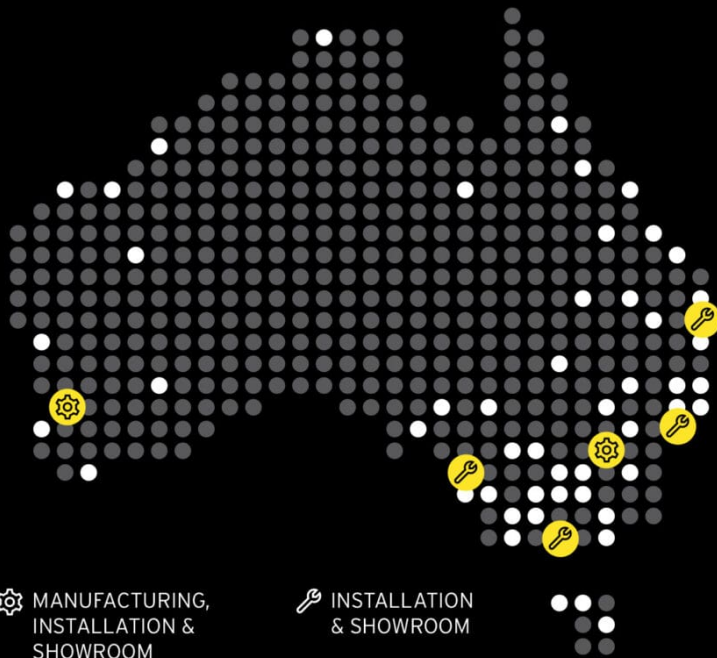

→ 1300 350 625

→ team.aus@hidrive.com.au

→ hidrive.com.au

MANUFACTURING, INSTALLATION & SHOWROOM

INSTALLATION & SHOWROOM

Hidrive is the only manufacturer of service bodies for utes, trailers and trucks with a company-owned national installation network.