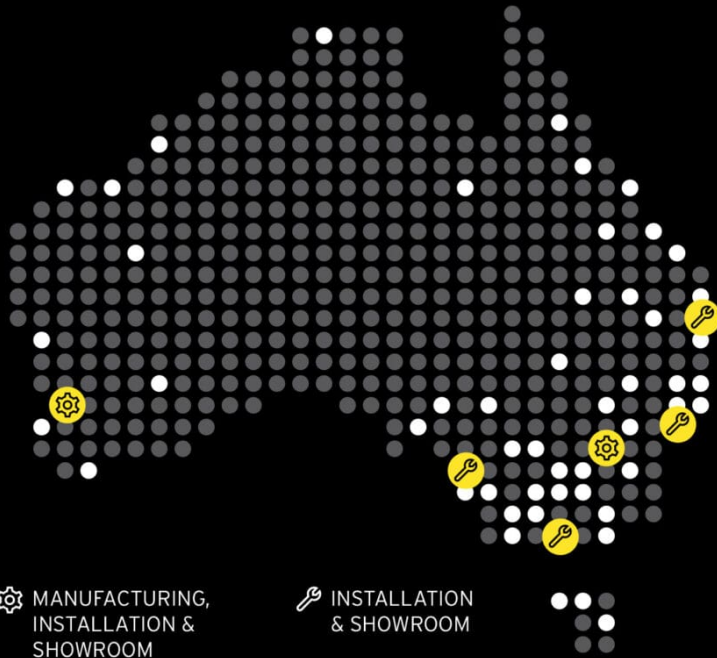

→ hidrive.com.au

MANUFACTURING, INSTALLATION & SHOWROOM

INSTALLATION & SHOWROOM

Hidrive is the only manufacturer of service bodies for utes, trailers and trucks with a company-owned national installation network.