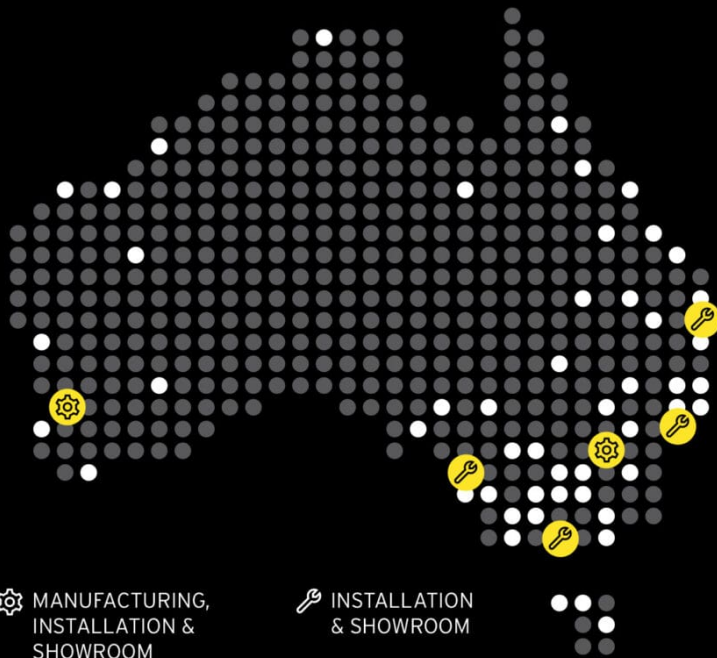

**REAR AISLE DOOR Full Panel**

---

Chat with one of our helpful Mobile Workspace Specialists.

→ 1300 350 625

→ team.aus@hidrive.com.au

→ hidrive.com.au

MANUFACTURING, INSTALLATION & SHOWROOM

INSTALLATION & SHOWROOM

Hidrive is the only manufacturer of service bodies for utes, trailers and trucks with a company-owned national installation network.

Eastern Manufacturing, Installation & Showroom  
17 O'Sullivan Pl, Goulburn NSW 2580