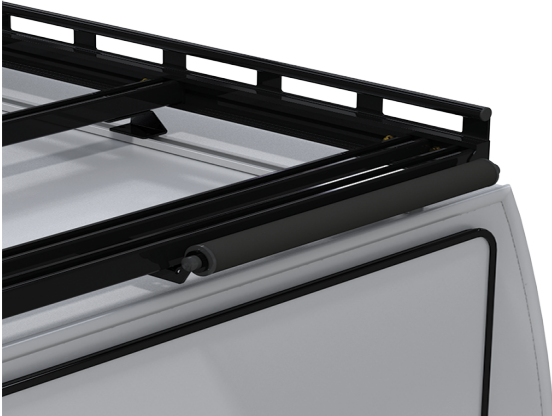

## **LADDER ROLLER (TRUCK)**

Compatible with Hidrive commercial roof bars. Provides easy storage of extension or step ladders onto roof bars or racks.

### **Features & Benefits:**

- Assists handling of ladders on and off the vehicle or service body roof
- Protects paint and ladder from damage
- Easy access for a single operator to get ladders on and off the roof
- Varied widths to suit a range of ladders and other roof-mounted products