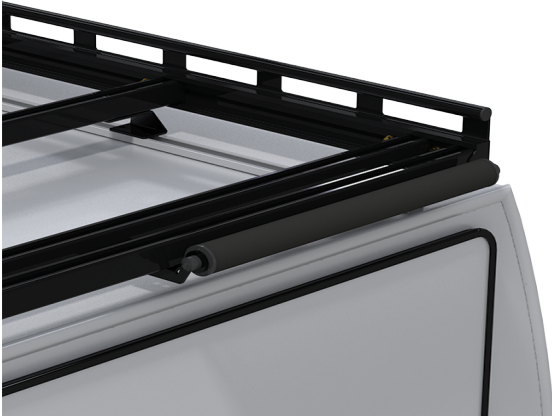

hidrive
MAKE CERTAIN

SERVICE BODY ACCESSORIES

Accessories to fit out your service body to get the job done right.

MADE
HERE, FOR
CERTAIN

LADDER ROLLER (TRUCK)

Compatible with Hidrive commercial roof bars. Provides easy storage of extension or step ladders onto roof bars or racks.

Options:

- L600mm
- L1200mm

Features & Benefits:

- Assists handling of ladders on and off the vehicle or service body roof
- Protects paint and ladder from damage
- Easy access for a single operator to get ladders on and off the roof
- Varied widths to suit a range of ladders and other roof-mounted products