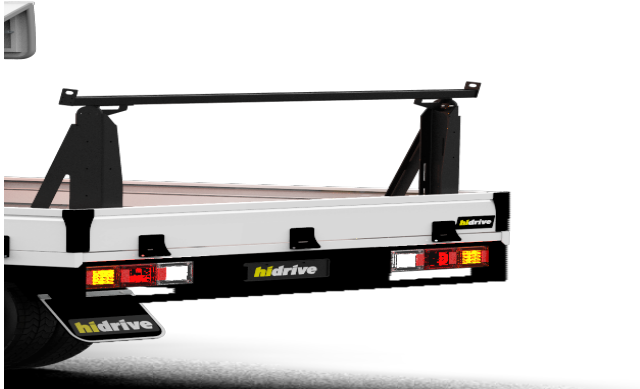

hidrive
MAKE CERTAIN

SERVICE BODY ACCESSORIES

Accessories to fit out your service body to get the job done right.

MADE
HERE, FOR
CERTAIN

ADJUSTABLE REAR RACKS

Full width removable rear rack for truck bodies, includes two uprights only - requires commercial roof bar.

Options:

- H700 - 1000mm
- H1000 - 1400mm

Features & Benefits:

- Supports longer loads
- Great for supporting ladder slides
- Strong and durable construction with heavy duty bracket at base

Details:

- | | |
|-----------------|-----------|
| ✔ Compatibility | Truck |
| 🛡️ Warranty | 12 Months |