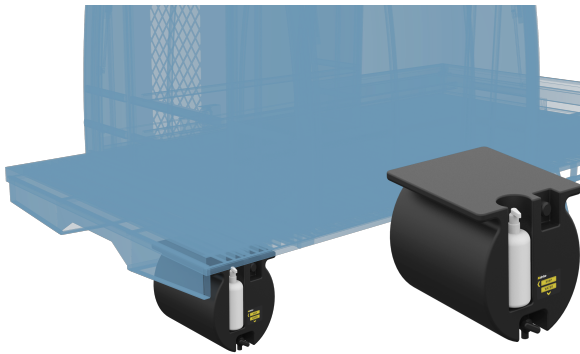

hidrive
MAKE CERTAIN

SERVICE BODY ACCESSORIES

Accessories to fitout your service body to get the job done right.

MADE
HERE, FOR
CERTAIN

HAND WASH TANK WITH SOAP DISPENSER (TRUCK), 60L

60 litre hand wash tank with soap dispenser.

Features & Benefits:

- Includes a Hand Soap Dispenser, secured within the moulded tank, ensuring you always have soap or hand sanitiser accessible
- Easily accessible fill point located on front side of tank with screw cap
- Rugged design moulded from Linear Low-Density Polyethylene to ensure long-term durability and resistance to underbody accessory wear and tear with 60 litre capacity