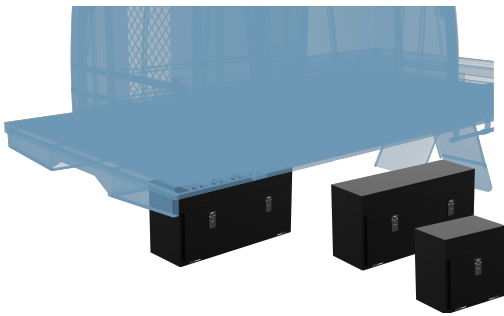

**UNDERBODY BOX (TRUCK) L450 x W300
x H450 mm**