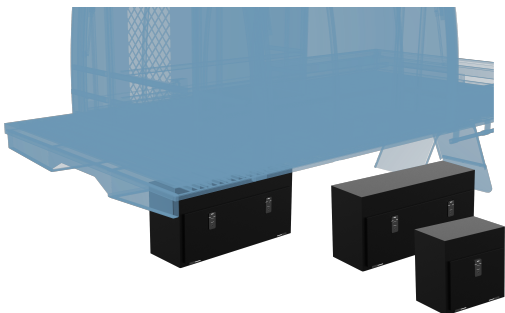

**UNDERBODY BOX (TRUCK) L750 x W300
x H450mm**