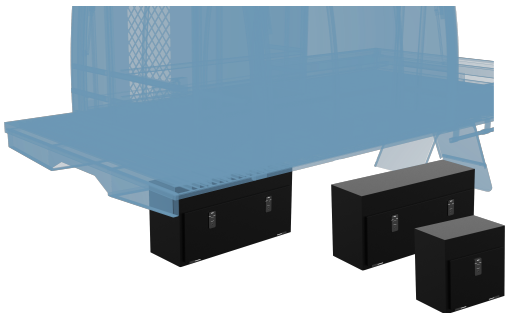

**UNDERBODY BOX (TRUCK) L450 x W300
x H450 mm**