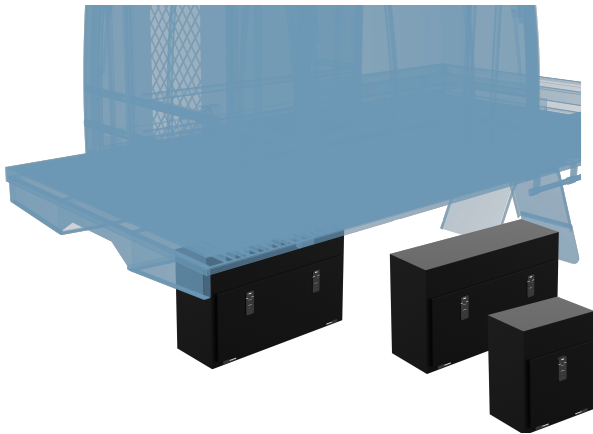

hidrive
MAKE CERTAIN

SERVICE BODY ACCESSORIES

Accessories to fit out your service body to get the job done right.

MADE
HERE, FOR
CERTAIN

UNDERBODY BOX (TRUCK)

Truck underbody aluminium box, available in a range of sizes, are lockable and offer an additional secure storage space, making good use of under body space.

Options:

- L450 x W300 x H450 mm
- L600 x W300 x H450mm
- L750 x W300 x H450mm
- L900 x W300 x H450
- L1200 x W300 x H450

Features & Benefits:

- Provides underbody storage to maximise space inside your service body
- Vented to enable safe stowage of hazardous materials such as fuels, gases and pressure cans, if required
- Ensures items can be safely stowed, maintaining a separate location for hazardous materials
- Can be used as a dual battery location
- Key lockable

**UNDERBODY BOX (TRUCK) L900 x W300
x H450**

**UNDERBODY BOX (TRUCK) L1200 x W300
x H450**

Chat with one of our helpful Mobile Workspace Specialists.

→ 1300 350 625

→ team.aus@hidrive.com.au

→ hidrive.com.au