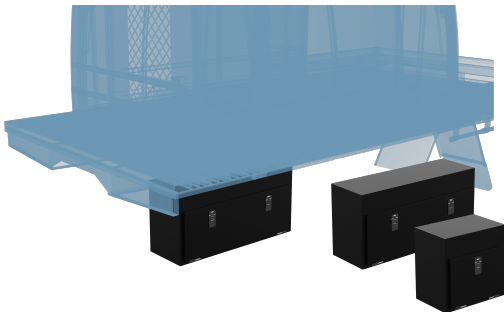

hidrive
MAKE CERTAIN

SERVICE BODY ACCESSORIES

Accessories to fit out your service body to get the job done right.

MADE
HERE, FOR
CERTAIN

UNDERBODY BOX (TRUCK)

Truck underbody aluminium box, available in a range of sizes, are lockable and offer an additional secure storage space, making good use of under body space.

Options:

- L450 x W300 x H450 mm
- L600 x W300 x H450mm
- L750 x W300 x H450mm
- L900 x W300 x H450
- L1200 x W300 x H450

Features & Benefits:

- Provides underbody storage to maximise space inside your service body
- Vented to enable safe stowage of hazardous materials such as fuels, gases and pressure cans, if required
- Ensures items can be safely stowed, maintaining a separate location for hazardous materials
- Can be used as a dual battery location
- Key lockable

**UNDERBODY BOX (TRUCK) L900 x W300
x H450**

**UNDERBODY BOX (TRUCK) L1200 x W300
x H450**

Chat with one of our helpful Mobile Workspace Specialists.

→ 1300 350 625

→ team.aus@hidrive.com.au

→ hidrive.com.au