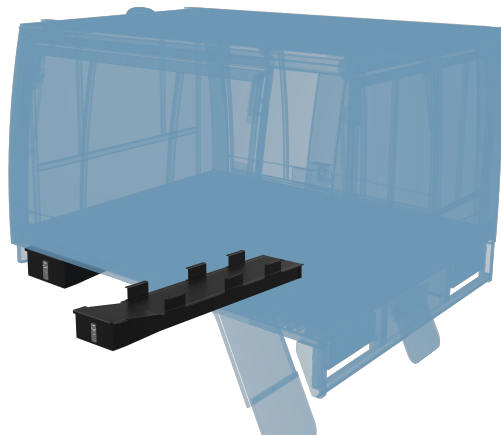

## **SHOVEL SLOT, ACROSS TRAY**

Shovel slot, fitted widthways across the underbody of your truck. Ideal for storing shovels, crowbars, etc.

Dimensions: W350 x L1800 x H150mm

### **Features & Benefits:**

- Convenient underbody storage for long items
- Access from passenger side of vehicle
- Key lockable