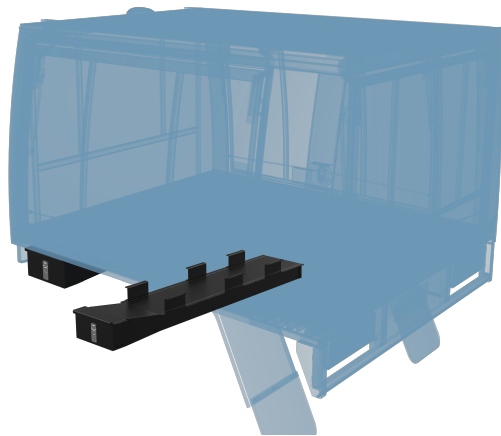

hidrive
MAKE CERTAIN

SERVICE BODY ACCESSORIES

Accessories to fitout your service body to get the job done right.

MADE
HERE, FOR
CERTAIN

SHOVEL SLOT, ACROSS TRAY

Shovel slot, fitted widthways across the underbody of your truck. Ideal for storing shovels, crowbars, etc.

Dimensions: W350 x L1800 x H150mm

Features & Benefits:

- Convenient underbody storage for long items
- Access from passenger side of vehicle
- Key lockable

Details:

- | | |
|-----------------|-----------|
| ✔ Compatibility | Truck |
| ✔ Warranty | 12 Months |