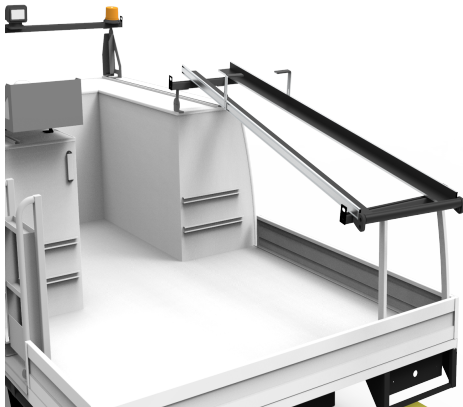

hidrive
MAKE CERTAIN

SERVICE BODY ACCESSORIES

Accessories to fit out your service body to get the job done right.

MADE
HERE, FOR
CERTAIN

STEP LADDER SLIDE WITH ROLLER (TRUCK)

Incorporates restraint strap, ladder hooks and roller for easy ladder storage. Anti theft ladder cable lock also available.

Options:

- 2.6m

Features & Benefits:

- Adjustable to suit various step ladder / platform ladder sizes and types
- Hook acts as a restraint, preventing front of ladder from moving in wind while vehicle is in motion
- Lightweight aluminium for weather resistance with plastic inserts to guide and slide ladder more easily
- Camlock strap at rear provides restraint during transit