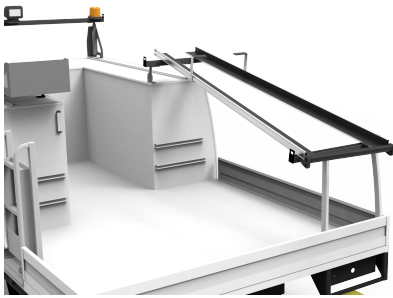

**STEP LADDER SLIDE WITH ROLLER
(TRUCK) 2.6m**