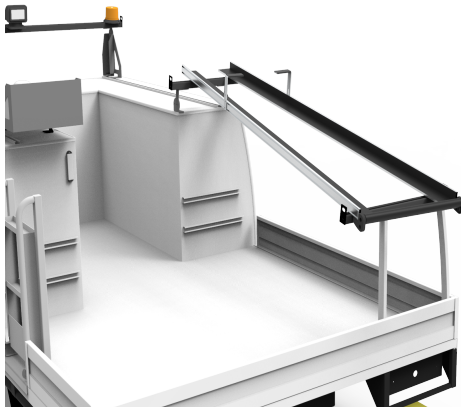

hidrive
MAKE CERTAIN

SERVICE BODY ACCESSORIES

Accessories to fit out your service body to get the job done right.

MADE
HERE, FOR
CERTAIN

STEP LADDER SLIDE WITH ROLLER (TRUCK)

Incorporates restraint strap, ladder hooks and roller for easy ladder storage. Anti theft ladder cable lock also available.

Options:

- 2.6m

Features & Benefits:

- Adjustable to suit various step ladder / platform ladder sizes and types
- Hook acts as a restraint, preventing front of ladder from moving in wind while vehicle is in motion
- Lightweight aluminium for weather resistance with plastic inserts to guide and slide ladder more easily
- Camlock strap at rear provides restraint during transit