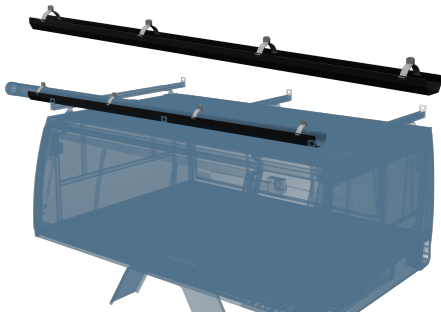

hidrive
MAKE CERTAIN

SERVICE BODY ACCESSORIES

Accessories to fit out your service body to get the job done right.

MADE
HERE, FOR
CERTAIN

CONDUIT SUPPORT BRACKET (TRUCK)

Bracket to support longer conduit carriers that overhang the vehicle cab.

Options:

- Suits 100 Dia x L3100mm
- Suits 100 Dia x L4100mm
- Suits 150 Dia x L3100mm
- Suits 150 Dia x L4100mm

Features & Benefits:

- Powder-coated aluminium support bracket for conduit carriers longer than vehicle body
- Helps prevent conduit carriers from sagging

**CONDUIT SUPPORT BRACKET
(TRUCK) Suits 150 Dia x L3100mm**

**CONDUIT SUPPORT BRACKET
(TRUCK) Suits 150 Dia x L4100mm**

Chat with one of our helpful Mobile Workspace Specialists.

→ 1300 350 625

→ team.aus@hidrive.com.au