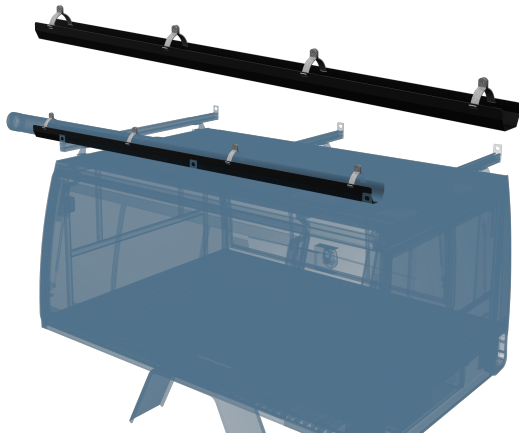

hidrive
MAKE CERTAIN

SERVICE BODY ACCESSORIES

Accessories to fit out your service body to get the job done right.

MADE
HERE, FOR
CERTAIN

CONDUIT SUPPORT BRACKET (TRUCK)

Bracket to support longer conduit carriers that overhang the vehicle cab.

Options:

- Suits 100 Dia x L3100mm
- Suits 100 Dia x L4100mm
- Suits 150 Dia x L3100mm
- Suits 150 Dia x L4100mm

Features & Benefits:

- Powder-coated aluminium support bracket for conduit carriers longer than vehicle body
- Helps prevent conduit carriers from sagging