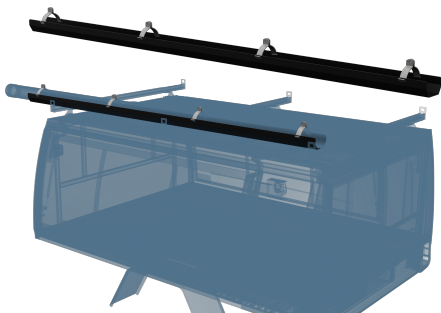

hidrive
MAKE CERTAIN

SERVICE BODY ACCESSORIES

Accessories to fit out your service body to get the job done right.

MADE
HERE, FOR
CERTAIN

CONDUIT SUPPORT BRACKET (TRUCK)

Bracket to support longer conduit carriers that overhang the vehicle cab.

Options:

- Suits 100 Dia x L3100mm
- Suits 100 Dia x L4100mm
- Suits 150 Dia x L3100mm
- Suits 150 Dia x L4100mm

Features & Benefits:

- Powder-coated aluminium support bracket for conduit carriers longer than vehicle body
- Helps prevent conduit carriers from sagging

**CONDUIT SUPPORT BRACKET
(TRUCK) Suits 150 Dia x L3100mm**

**CONDUIT SUPPORT BRACKET
(TRUCK) Suits 150 Dia x L4100mm**

Chat with one of our helpful Mobile Workspace Specialists.

→ 1300 350 625

→ team.aus@hidrive.com.au