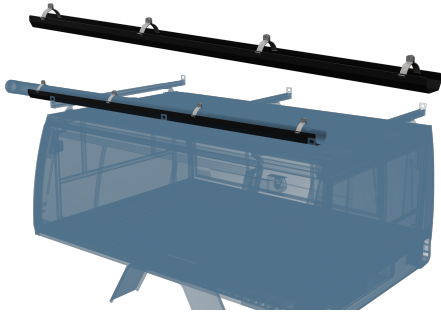

**CONDUIT SUPPORT BRACKET
(TRUCK) Suits 100 Dia x L3100mm**