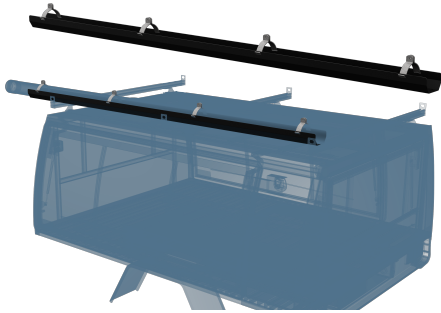

**CONDUIT SUPPORT BRACKET
(TRUCK) Suits 100 Dia x L4100mm**