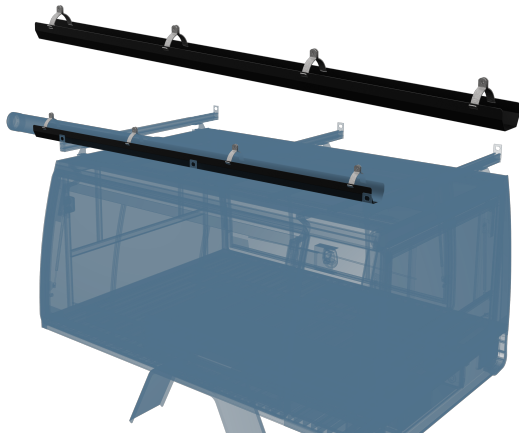

# ***SERVICE BODY ACCESSORIES***

Accessories to fit out your service body to get the job done right.

MADE  
HERE, FOR  
**CERTAIN**

## **CONDUIT SUPPORT BRACKET (TRUCK)**

Bracket to support longer conduit carriers that overhang the vehicle cab.

### **Options:**

- Suits 100 Dia x L3100mm
- Suits 100 Dia x L4100mm
- Suits 150 Dia x L3100mm
- Suits 150 Dia x L4100mm