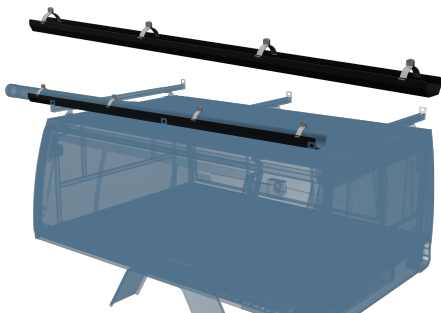

## **CONDUIT SUPPORT BRACKET (TRUCK)**

Bracket to support longer conduit carriers that overhang the vehicle cab.

[VIEW ONLINE](#)

**CONDUIT SUPPORT BRACKET  
(TRUCK) Suits 100 Dia x L3100mm**

**CONDUIT SUPPORT BRACKET  
(TRUCK) Suits 100 Dia x L4100mm**

**CONDUIT SUPPORT BRACKET  
(TRUCK) Suits 150 Dia x L3100mm**

**CONDUIT SUPPORT BRACKET  
(TRUCK) Suits 150 Dia x L4100mm**