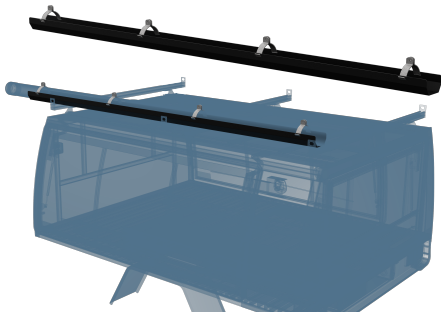

## **CONDUIT SUPPORT BRACKET (TRUCK)**

Bracket to support longer conduit carriers that overhang the vehicle cab.

[VIEW ONLINE](#)

**CONDUIT SUPPORT BRACKET  
(TRUCK) Suits 100 Dia x L3100mm**

**CONDUIT SUPPORT BRACKET  
(TRUCK) Suits 100 Dia x L4100mm**

**CONDUIT SUPPORT BRACKET  
(TRUCK) Suits 150 Dia x L3100mm**

**CONDUIT SUPPORT BRACKET  
(TRUCK) Suits 150 Dia x L4100mm**