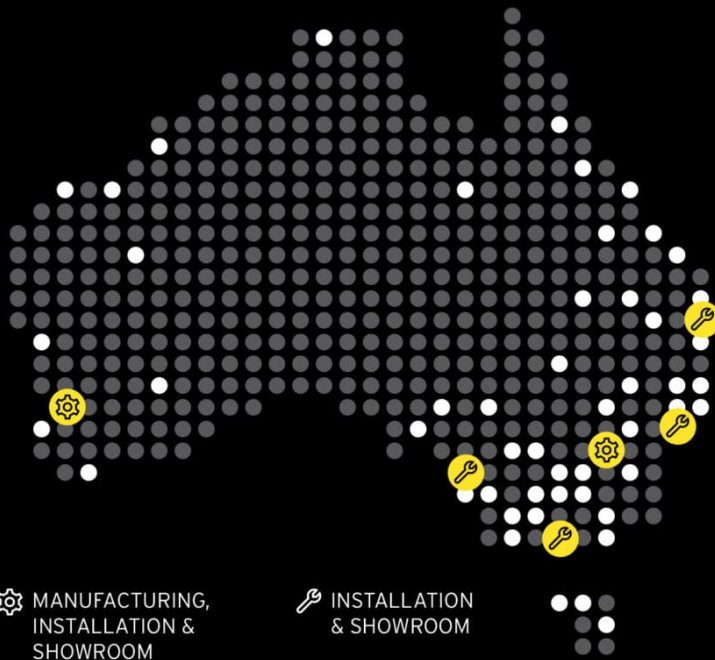

→ hidrive.com.au

MANUFACTURING, INSTALLATION & SHOWROOM

INSTALLATION & SHOWROOM

Hidrive is the only manufacturer of service bodies for utes, trailers and trucks with a company-owned national installation network.