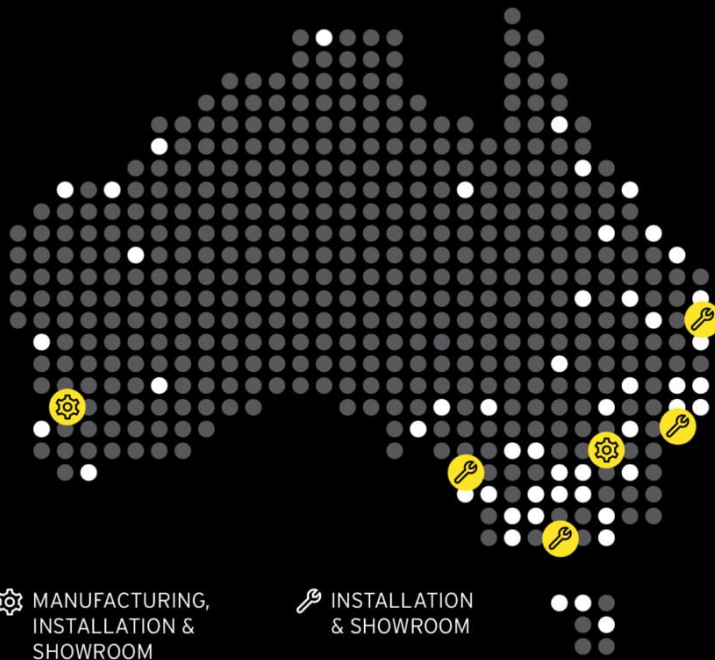

Hidrive is the only manufacturer of service bodies for utes, trailers and trucks with a company-owned national installation network.