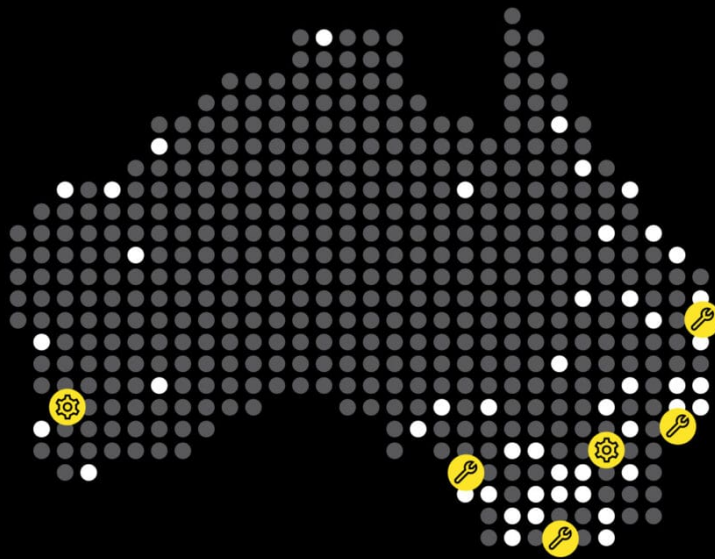

MANUFACTURING, INSTALLATION & SHOWROOM

INSTALLATION & SHOWROOM

Hidrive is the only manufacturer of service bodies for utes, trailers and trucks with a company-owned national installation network.