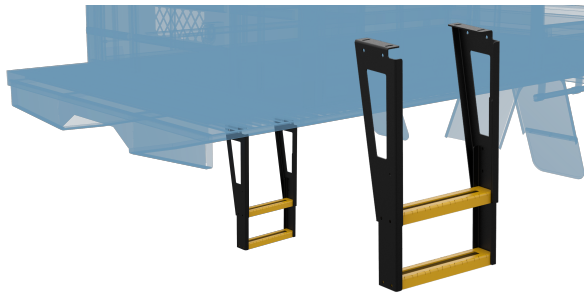

GEN2 SIDE STEP, UNDERBODY (TRUCK)

GEN 2 side step, 2 tier with adjustable lower step, helps ensure the step is at a safe height on any vehicle. Includes nonslip tread in a safety yellow finish.

Options:

- W340 x H515 - 615mm

Features & Benefits:

- SUITS TRUCKS
- Hidrive Adjustable Gen 2 Side Step is suitable to all series of Trucks, providing safe and easy access to front ledge tray section and roof bars
- Upper step leaves minimum of 100mm between the dropside and top step tread when dropside is folded down
- Step includes three height adjustments in increments of 50mm each - overall step height 515mm to 665mm

Details:

✔ Compatibility	Truck
✔ Warranty	12 Months

[VIEW ONLINE](#)