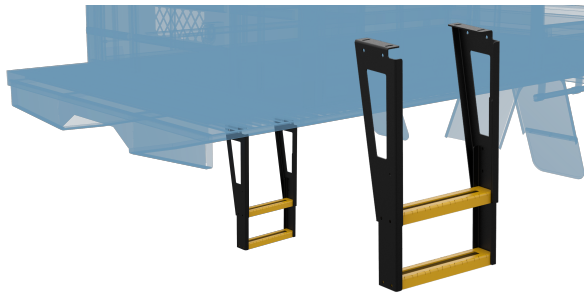

hidrive
MAKE CERTAIN

SERVICE BODY ACCESSORIES

Accessories to fit out your service body to get the job done right.

MADE
HERE, FOR
CERTAIN

GEN2 SIDE STEP, UNDERBODY (TRUCK)

GEN 2 side step, 2 tier with adjustable lower step, helps ensure the step is at a safe height on any vehicle. Includes nonslip tread in a safety yellow finish.

Options:

- W340 x H515 - 615mm

Features & Benefits:

- SUITS TRUCKS
- Hidrive Adjustable Gen 2 Side Step is suitable to all series of Trucks, providing safe and easy access to front ledge tray section and roof bars
- Upper step leaves minimum of 100mm between the dropside and top step tread when dropside is folded down
- Step includes three height adjustments in increments of 50mm each - overall step height 515mm to 665mm