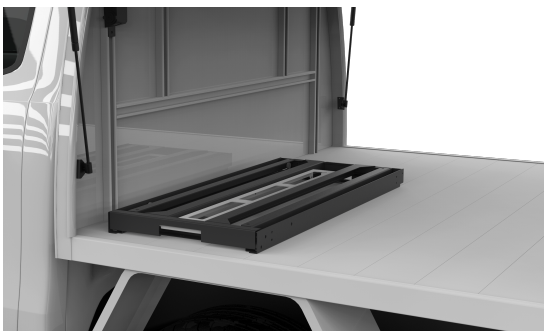

**ONE-CLICK MEDIUM DUTY SLIDES
(TRUCK) W690 x L520mm**