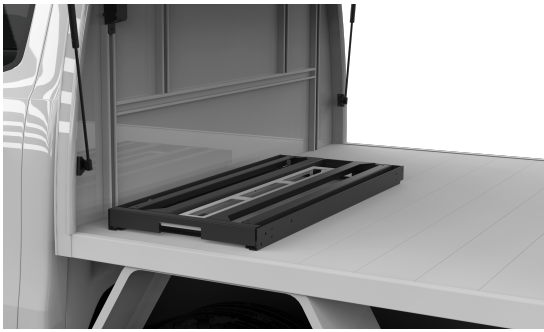

**ONE-CLICK MEDIUM DUTY SLIDES
(TRUCK) W460 x L810mm**