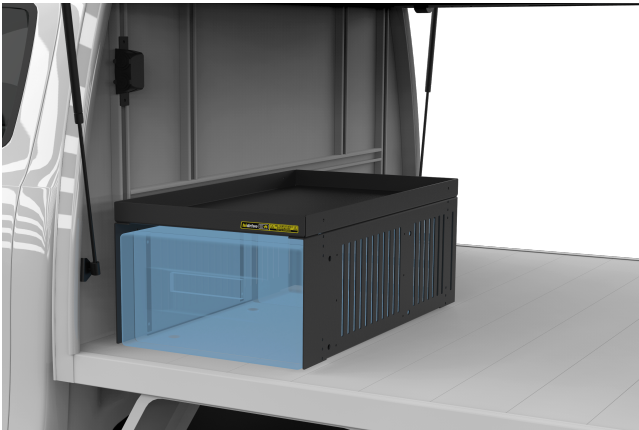

hidrive
MAKE CERTAIN

SERVICE BODY ACCESSORIES

Accessories to fit out your service body to get the job done right.

MADE
HERE, FOR
CERTAIN

DRAWER FRIDGE PROTECTION BARRIERS (TRUCK)

Protect drawer fridge on worksites and while in transit. Enables fridge to be stacked with compatible One-Click drawers.

Features & Benefits:

- Strong construction provides full protection of your valuable equipment
- Allows necessary airflow
- Stackable to cater for multiple fridges
- Compatible with Hidrive One-Click drawers