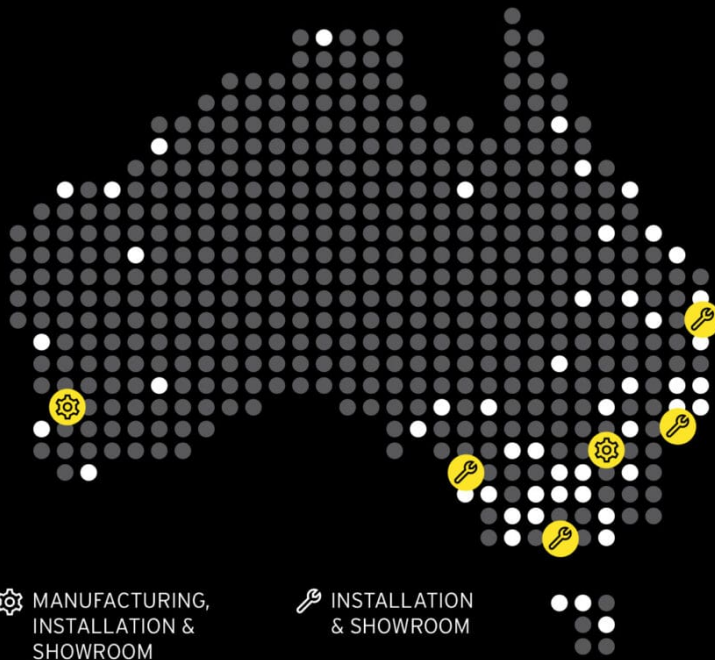

MANUFACTURING, INSTALLATION & SHOWROOM

INSTALLATION & SHOWROOM

Hidrive is the only manufacturer of service bodies for utes, trailers and trucks with a company-owned national installation network.

Eastern Manufacturing, Installation & Showroom  
17 O'Sullivan Pl, Goulburn NSW 2580