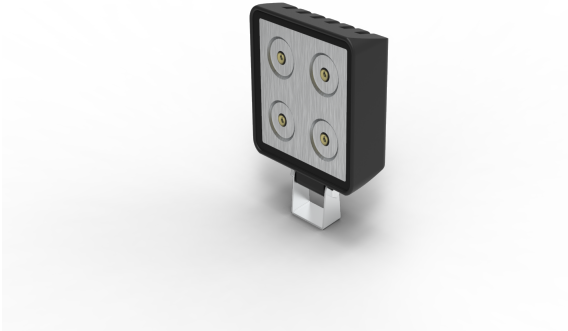

hidrive
MAKE CERTAIN

SERVICE BODY ACCESSORIES

Accessories to fit out your service body to get the job done right.

MADE
HERE, FOR
CERTAIN

LED AUXILIARY REVERSE LIGHT, 12-24V (TRUCK)

Spot pattern LED auxiliary reverse light, can be activated automatically when reverse is selected.