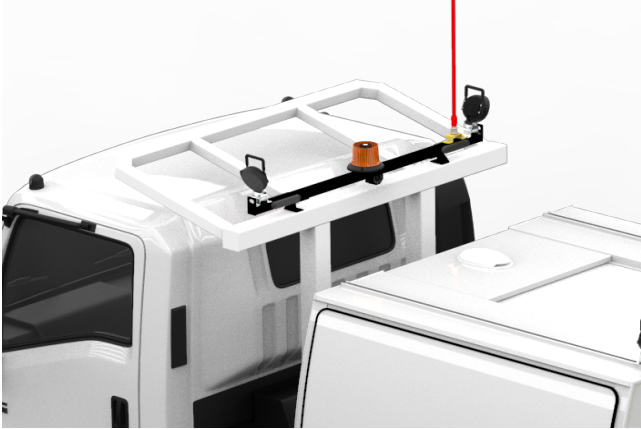

# ***SERVICE BODY ACCESSORIES***

Accessories to fit out your service body to get the job done right.

MADE  
HERE, FOR  
**CERTAIN**

## **ROPS CELL, VEHICLE SPECIFIC (TRUCK)**

Roll Over Protection Structure Cell for safe compliant access to work sites. Only available on single cab truck variants.

### **Features & Benefits:**

- Protects the occupants of a vehicle in the unfortunate event of a rollover
- Compatible with single and extra cab vehicles only
- Constructed of very high strength steel and powder coated to prevent corrosion