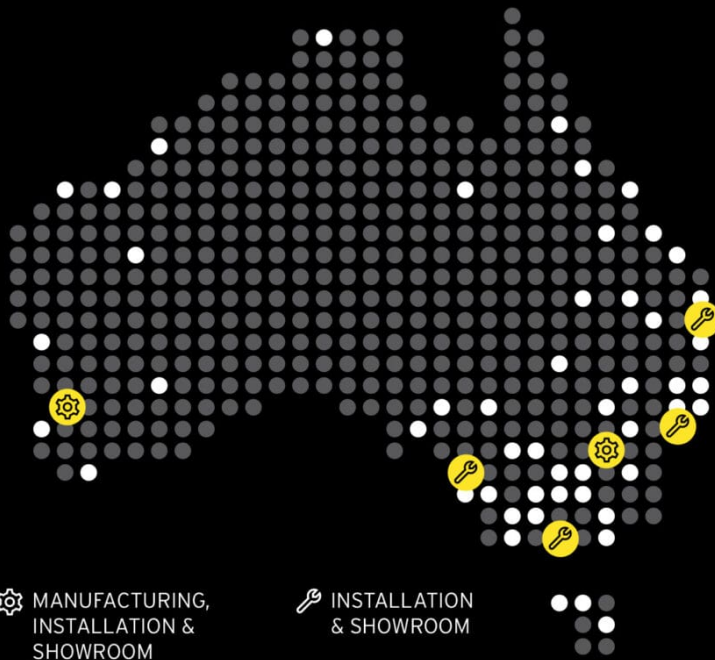

VIEW ONLINE

Chat with one of our helpful Mobile Workspace Specialists.

→ 1300 350 625

→ team.aus@hidrive.com.au

→ hidrive.com.au

MANUFACTURING, INSTALLATION & SHOWROOM

INSTALLATION & SHOWROOM

Hidrive is the only manufacturer of service bodies for utes, trailers and trucks with a company-owned national installation network.