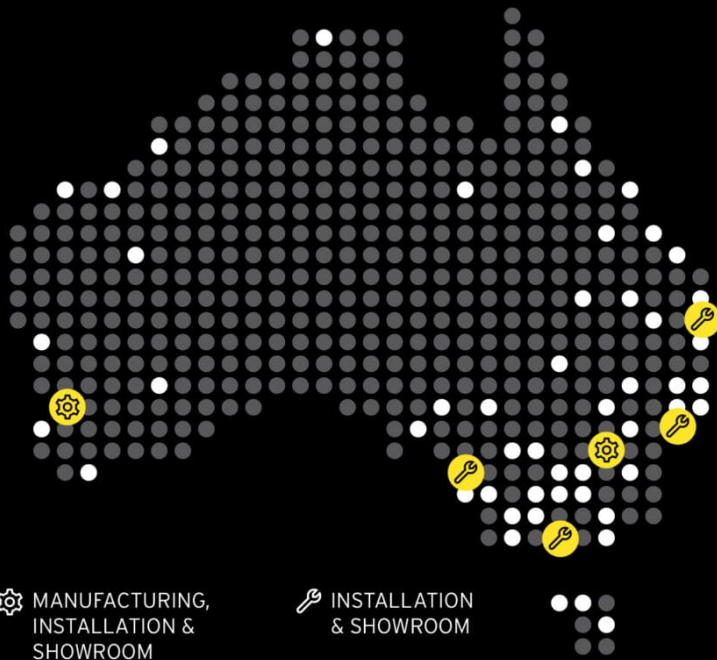

MANUFACTURING, INSTALLATION & SHOWROOM

INSTALLATION & SHOWROOM

Hidrive is the only manufacturer of service bodies for utes, trailers and trucks with a company-owned national installation network.

Eastern Manufacturing, Installation & Showroom  
17 O'Sullivan Pl, Goulburn NSW 2580