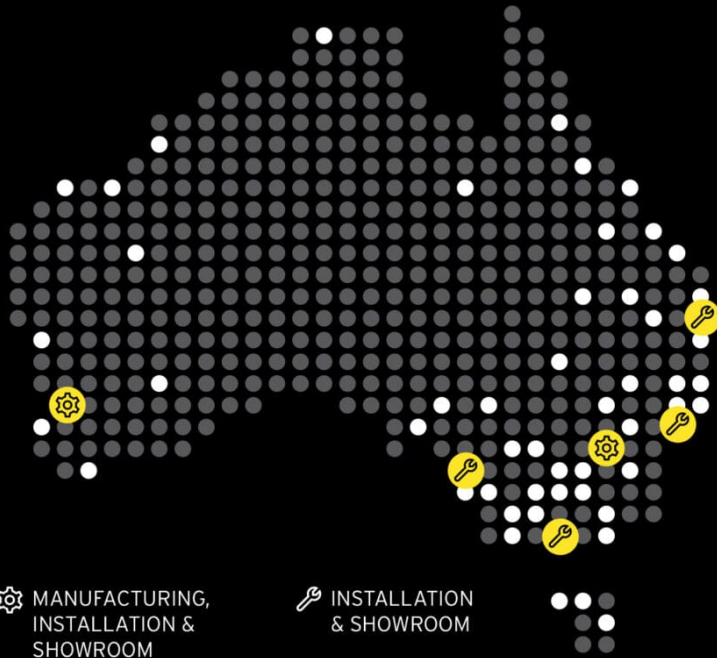

→ 1300 350 625

→ team.aus@hidrive.com.au

→ hidrive.com.au

MANUFACTURING, INSTALLATION & SHOWROOM

INSTALLATION & SHOWROOM

Hidrive is the only manufacturer of service bodies for utes, trailers and trucks with a company-owned national installation network.