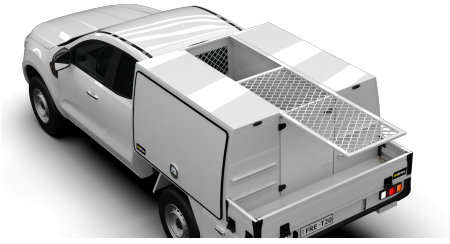

SLIDING AISLE COVER Alloy Mesh