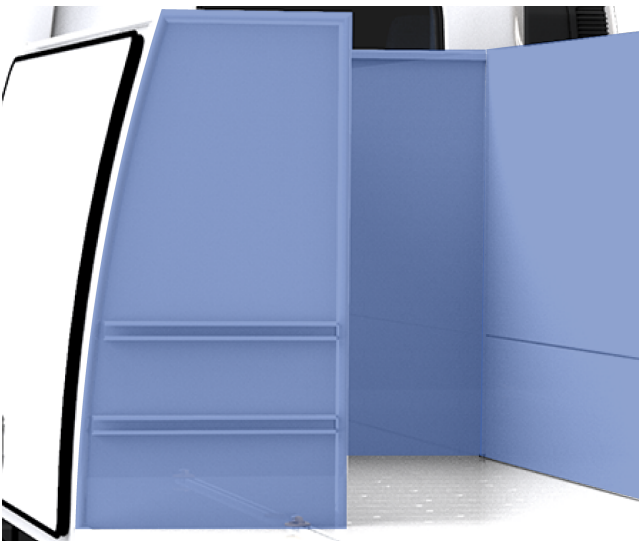

hidrive
MAKE CERTAIN

SERVICE BODY ACCESSORIES

Accessories to fitout your service body to get the job done right.

MADE
HERE, FOR
CERTAIN

***PAIN*T PROTECTION *FIL*M**

Protect the work and load zone of external painted surfaces from scuffs, stains and paint damage.

Options:

- H750mm paint protection film

Features & Benefits:

- Protects service body from external wear and tear
- Protects appearance and preserves resale value
- Suits part-canopy, U Canopy and Tool Canopy service bodies