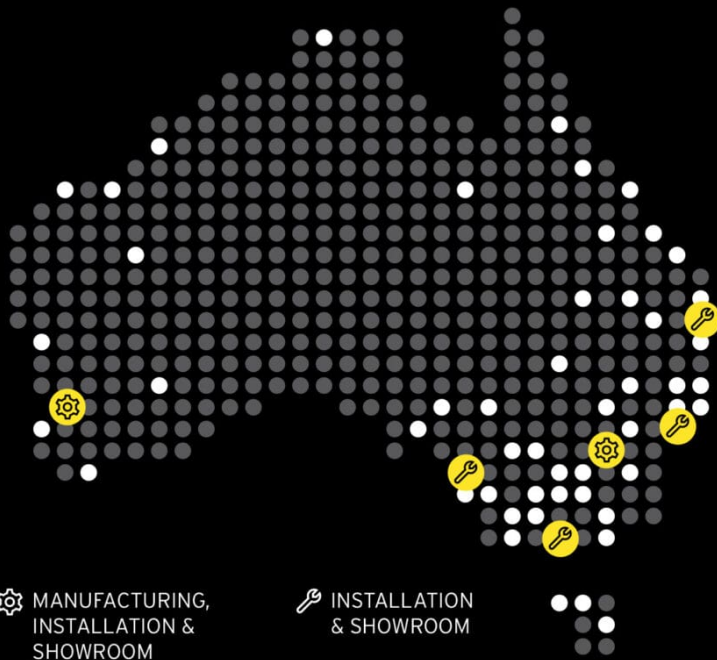

→ team.aus@hidrive.com.au

→ hidrive.com.au

MANUFACTURING, INSTALLATION & SHOWROOM

INSTALLATION & SHOWROOM

Hidrive is the only manufacturer of service bodies for utes, trailers and trucks with a company-owned national installation network.