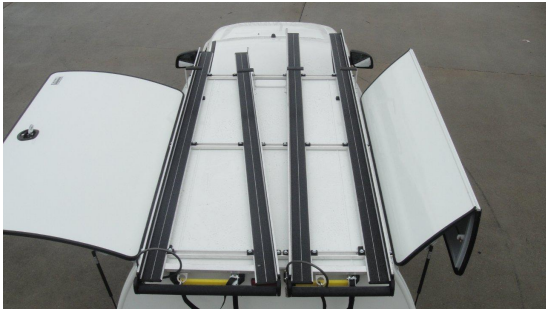

## **LADDER ROLLER TO SUIT TRADES RACK OR ROOF BAR**

Compatible with Hidrive commercial roof bars and trades racks. Provides easy storage of extension or step ladders onto roof bars or trades racks.

### **Features & Benefits:**

- Adjustable to suit various extension ladder sizes and types
- Hook acts as a restraint, preventing front of ladder from moving in wind while vehicle is in motion
- Lightweight aluminium for weather resistance with plastic inserts to guide and slide ladder more easily
- Camlock strap at rear provides restraint during transit