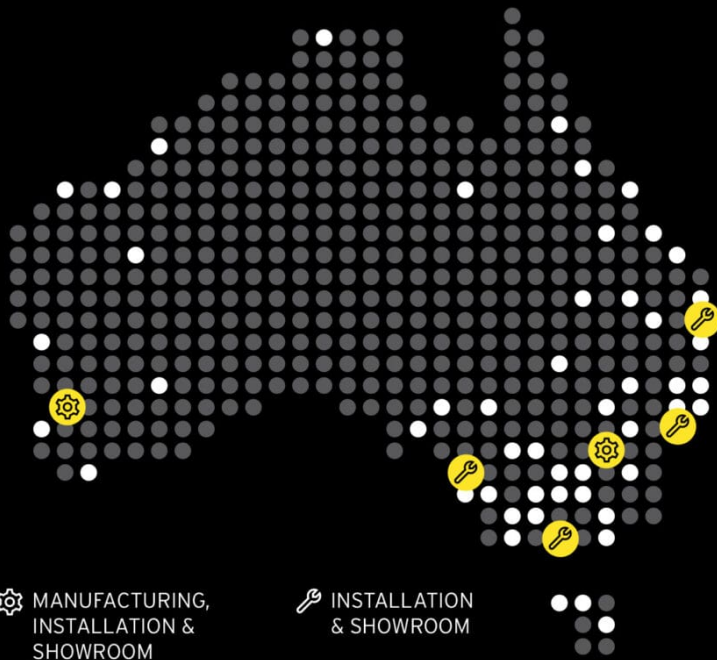

MANUFACTURING, INSTALLATION & SHOWROOM

INSTALLATION & SHOWROOM

Hidrive is the only manufacturer of service bodies for utes, trailers and trucks with a company-owned national installation network.