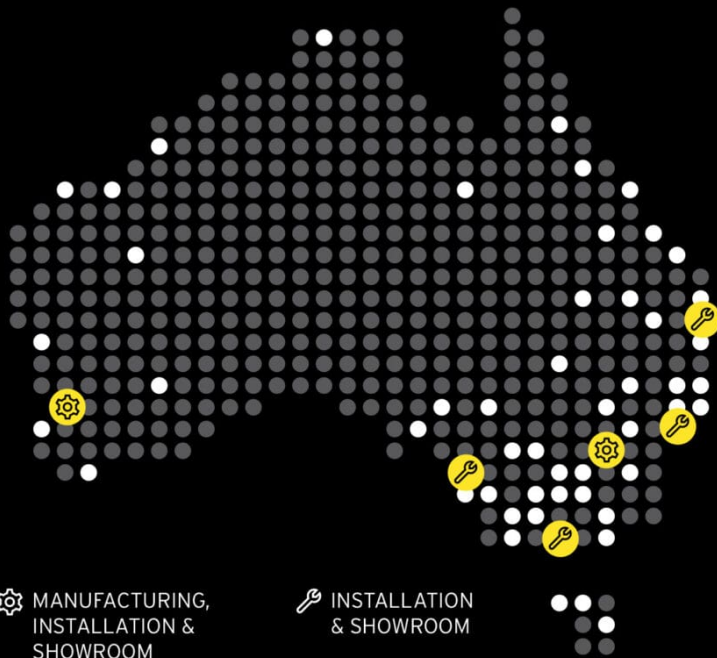

MANUFACTURING, INSTALLATION & SHOWROOM

INSTALLATION & SHOWROOM

Hidrive is the only manufacturer of service bodies for utes, trailers and trucks with a company-owned national installation network.

Eastern Manufacturing, Installation & Showroom  
17 O'Sullivan Pl, Goulburn NSW 2580