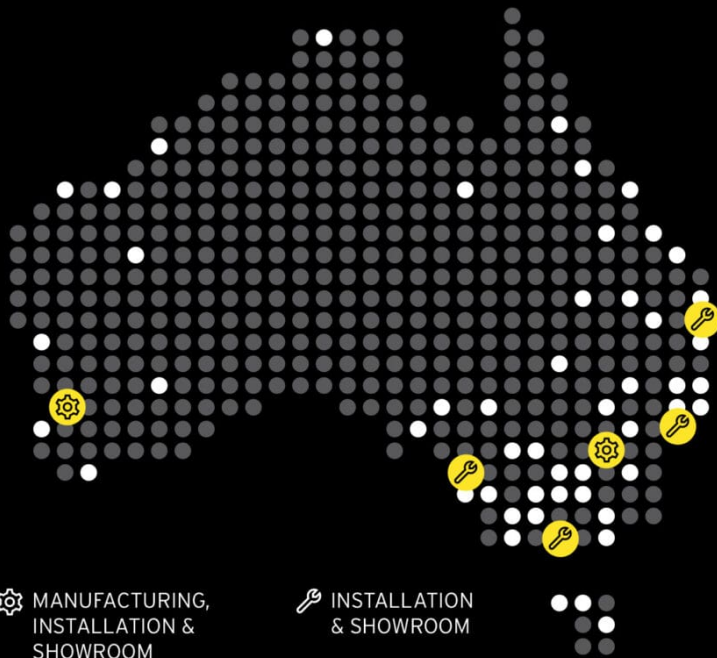

→ team.aus@hidrive.com.au

→ hidrive.com.au

MANUFACTURING, INSTALLATION & SHOWROOM

INSTALLATION & SHOWROOM

Hidrive is the only manufacturer of service bodies for utes, trailers and trucks with a company-owned national installation network.