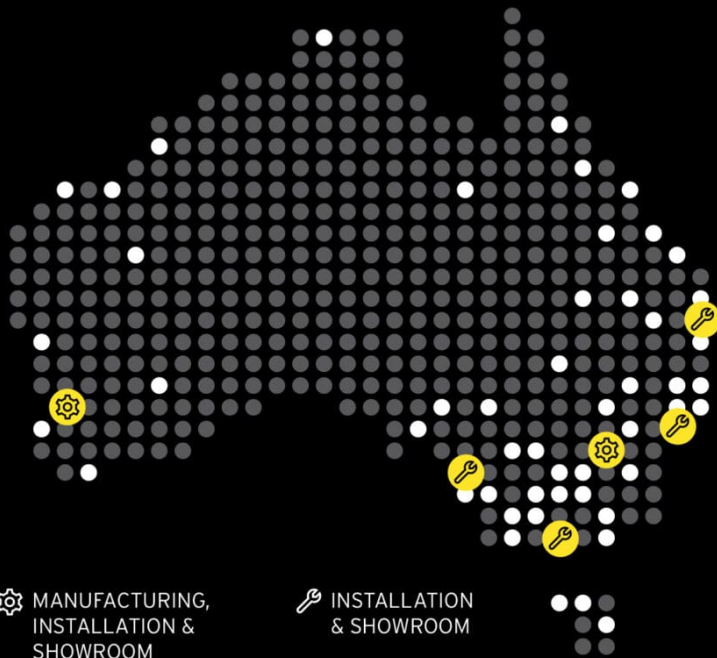

MANUFACTURING, INSTALLATION & SHOWROOM

INSTALLATION & SHOWROOM

Hidrive is the only manufacturer of service bodies for utes, trailers and trucks with a company-owned national installation network.

Eastern Manufacturing, Installation & Showroom
17 O'Sullivan Pl, Goulburn NSW 2580